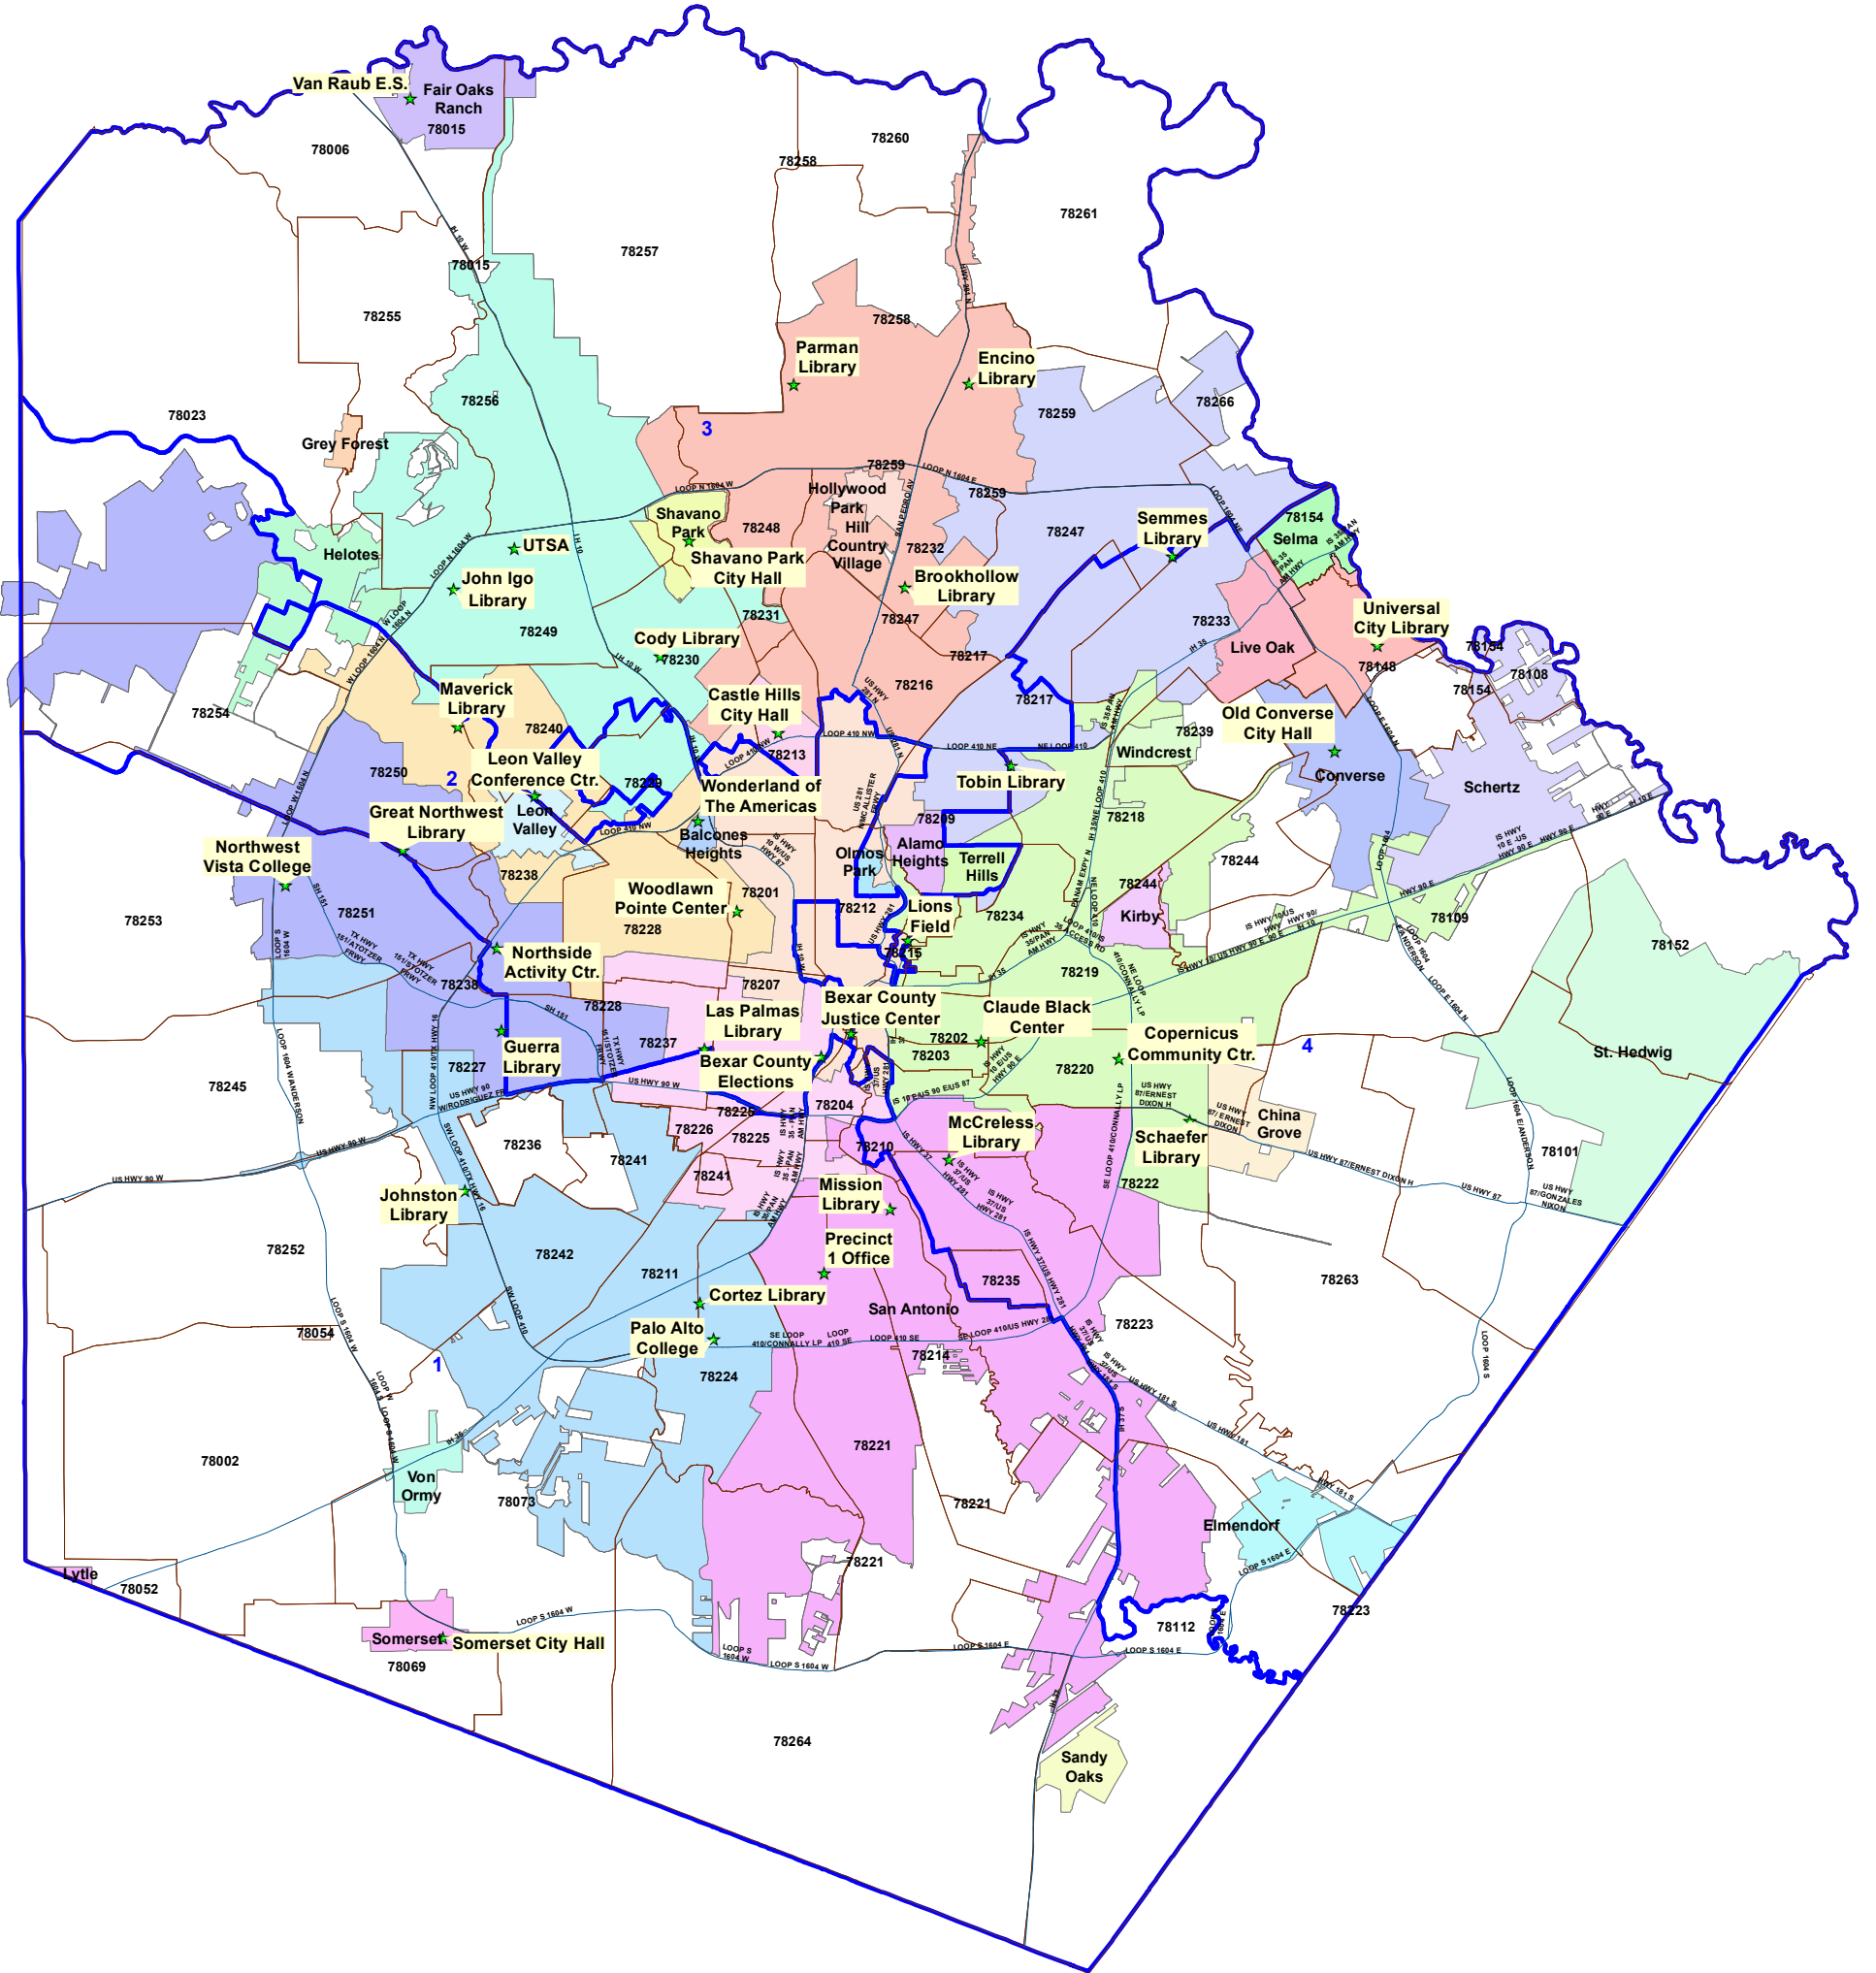

Bexar County Early Voting Sites
JOINT PRIMARY RUNOFF ELECTION
ELECCION PRIMARIA DEL PARTIDOS CONJUNTO
MAY 24, 2022
24 de mayo de 2022

Legend

ACTIVE

 Yes

 Commissioner

San Antonio

-  District 1
-  District 2
-  District 3
-  District 4
-  District 5
-  District 6
-  District 7
-  District 8
-  District 9
-  District 10

Prepared by the Elections Office
 1103 S. Frio, Ste 100
 San Antonio, Texas 78207