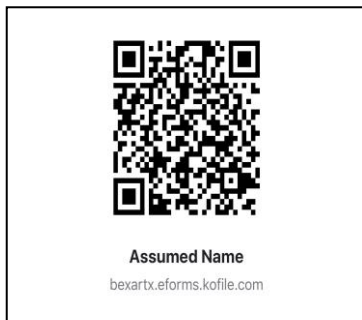

Services at our *Records On The Run* mobile location:

- Record & request copies of your Military Discharge / DD-214
- Purchase a Marriage License
- Return your Marriage License for recordation
- Record original Real Property Records
- Get information on Bexar County Spanish Archives
- Register & obtain copies of an Assumed Business Name/DBA
- Purchase certified copies of Marriage Licenses
- Register your Cattle Brand
- Research & purchase certified copies of Real Property Records
- Get information on the Bexar County Clerk's GIS Foreclosure map