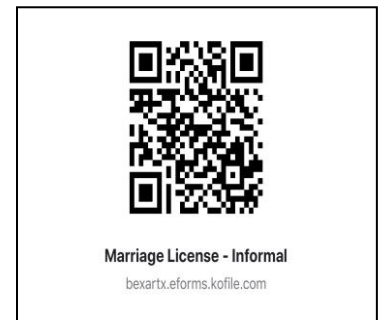

LUCY ADAME-CLARK
BEXAR COUNTY CLERK MOBILE UNIT:

Contact Info. (210) 335-2581 • bexar.org/countyclerk

- **May 4, 2021 - Bexar County PCT 1 Biblio Tech South**
Tuesday
3505 Pleasanton Rd., SA, TX 78221
From 10:00a.m. To 2:00p.m.
- **May 6, 2021 - Bexar County PCT 2 Constable's Office of Constable Leticia R. Vazquez**
Thursday
7723 Guilbeau Rd., SA, TX 78250
From 9:00a.m. To 1:00p.m.
- **May 13, 2021 - PCT 4 - Bexar County Record Center**
Thursday
232 Iowa, SA, TX 78210
From 8:30a.m. To 12:30p.m.

Scan the QR code for updates on events & locations
*** FREE PARKING AT ALL LOCATIONS ****

Scan the QR code that pertains to your online application. Prior to your visit with the County Clerk's office, complete the online application no sooner than 4 days before, as your online application is only valid up to 4 days. Plan your visit to our office or let us assist you at our *Records On The Run* mobile location to complete your DBA or Marriage License process.