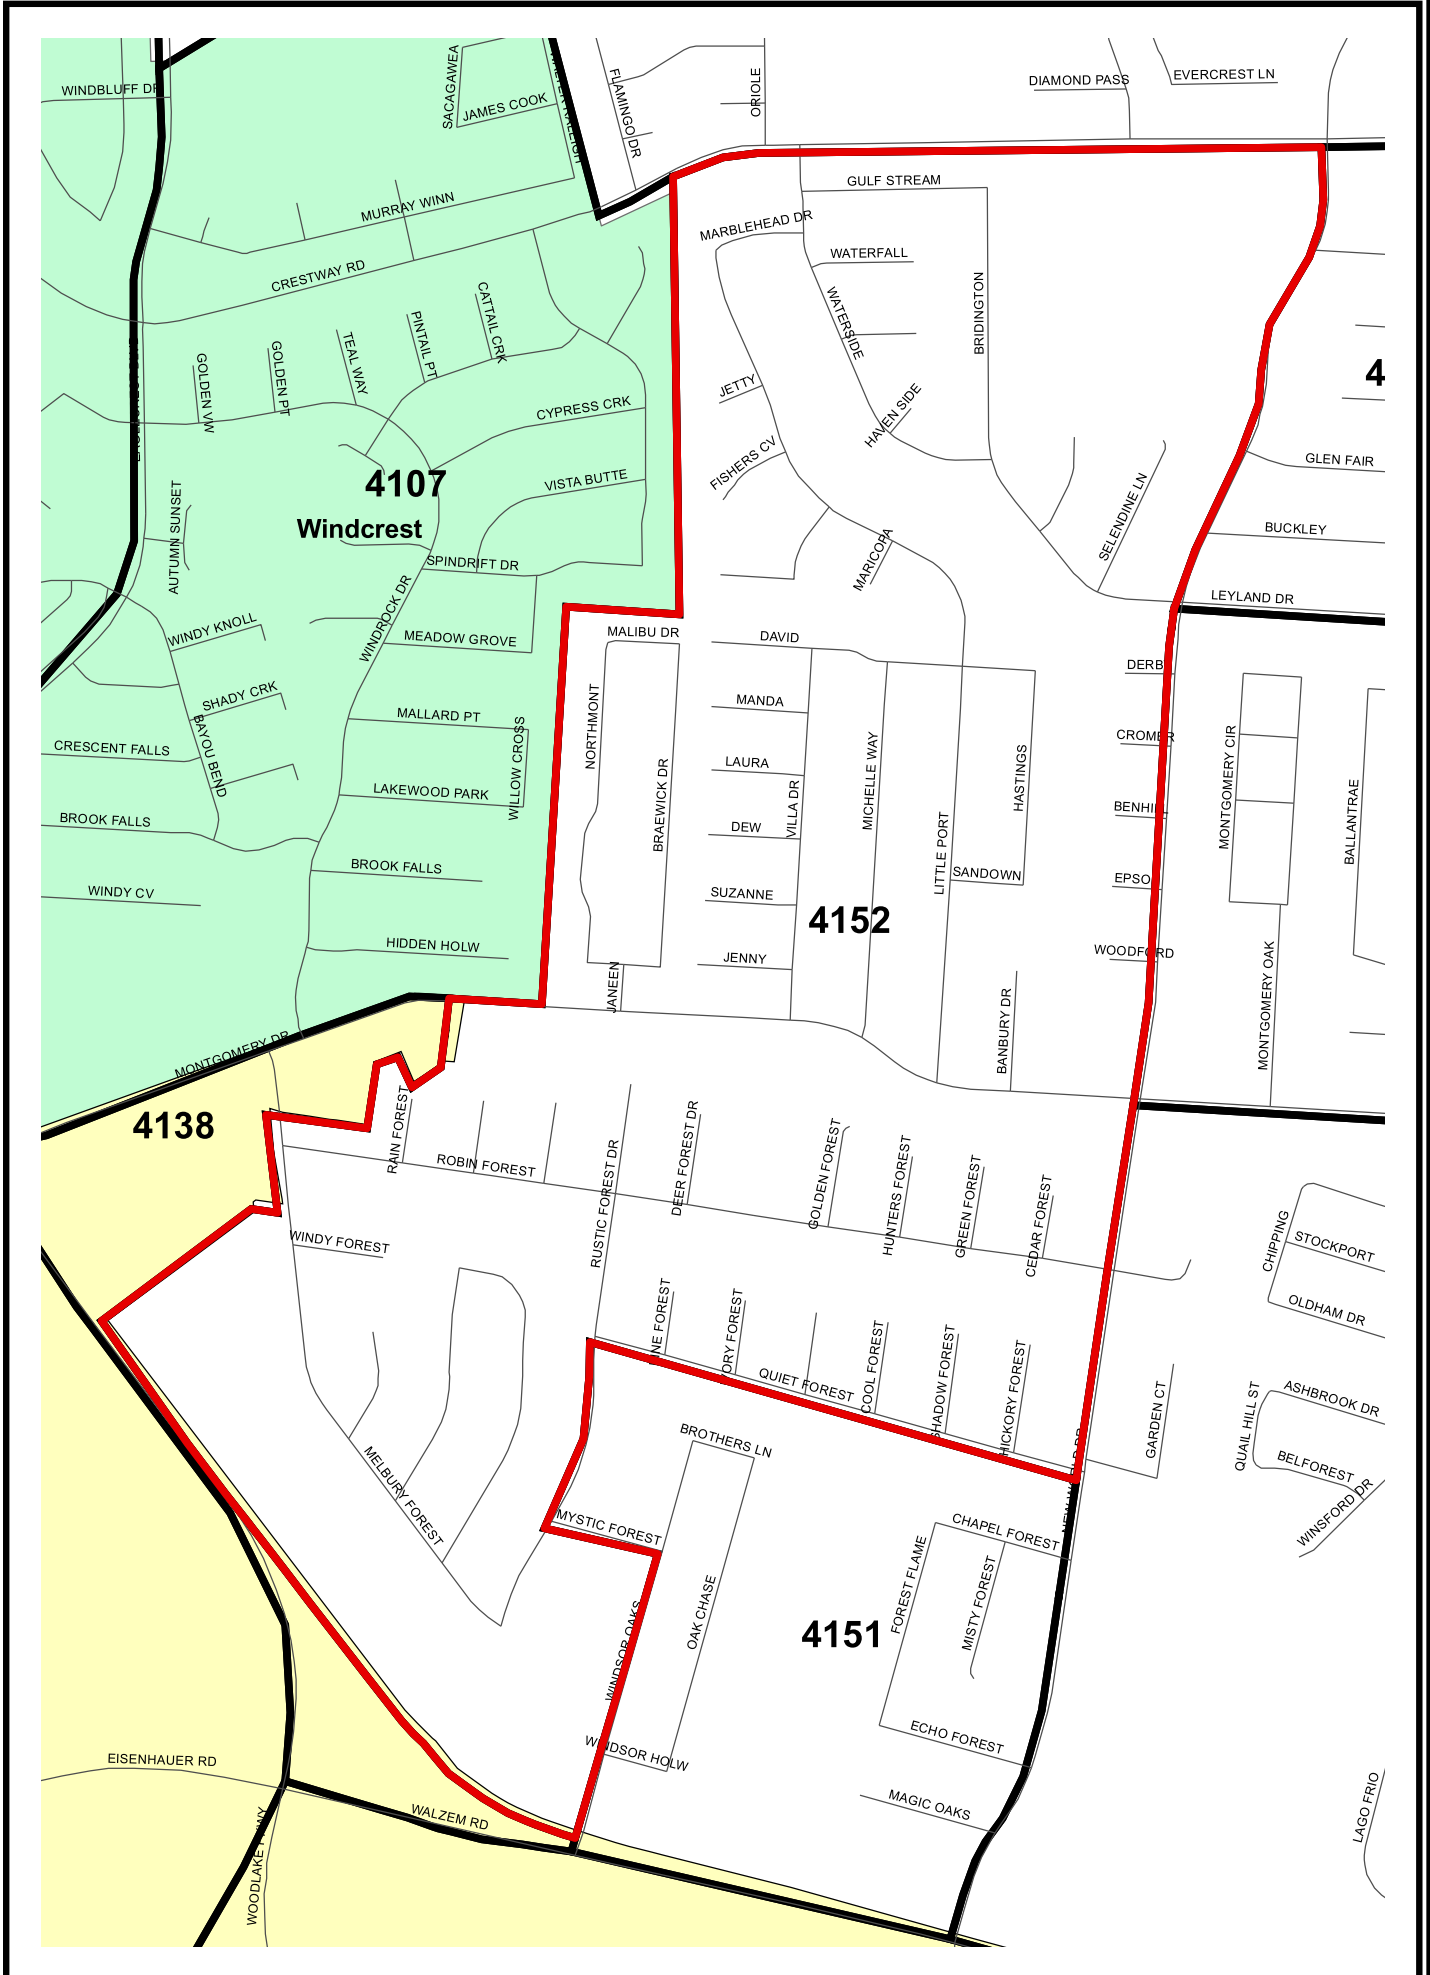

Bexar County Voting Precinct 4152

Legend			
	City of San Antonio		Elem
	Streets		Mid
	Lakes		Sr
	Parks		Universities
	Railroads		
	Voting Precincts		

Prepared by the Elections Office
203 W. Nueva, Ste.3.61
San Antonio, Texas 78207