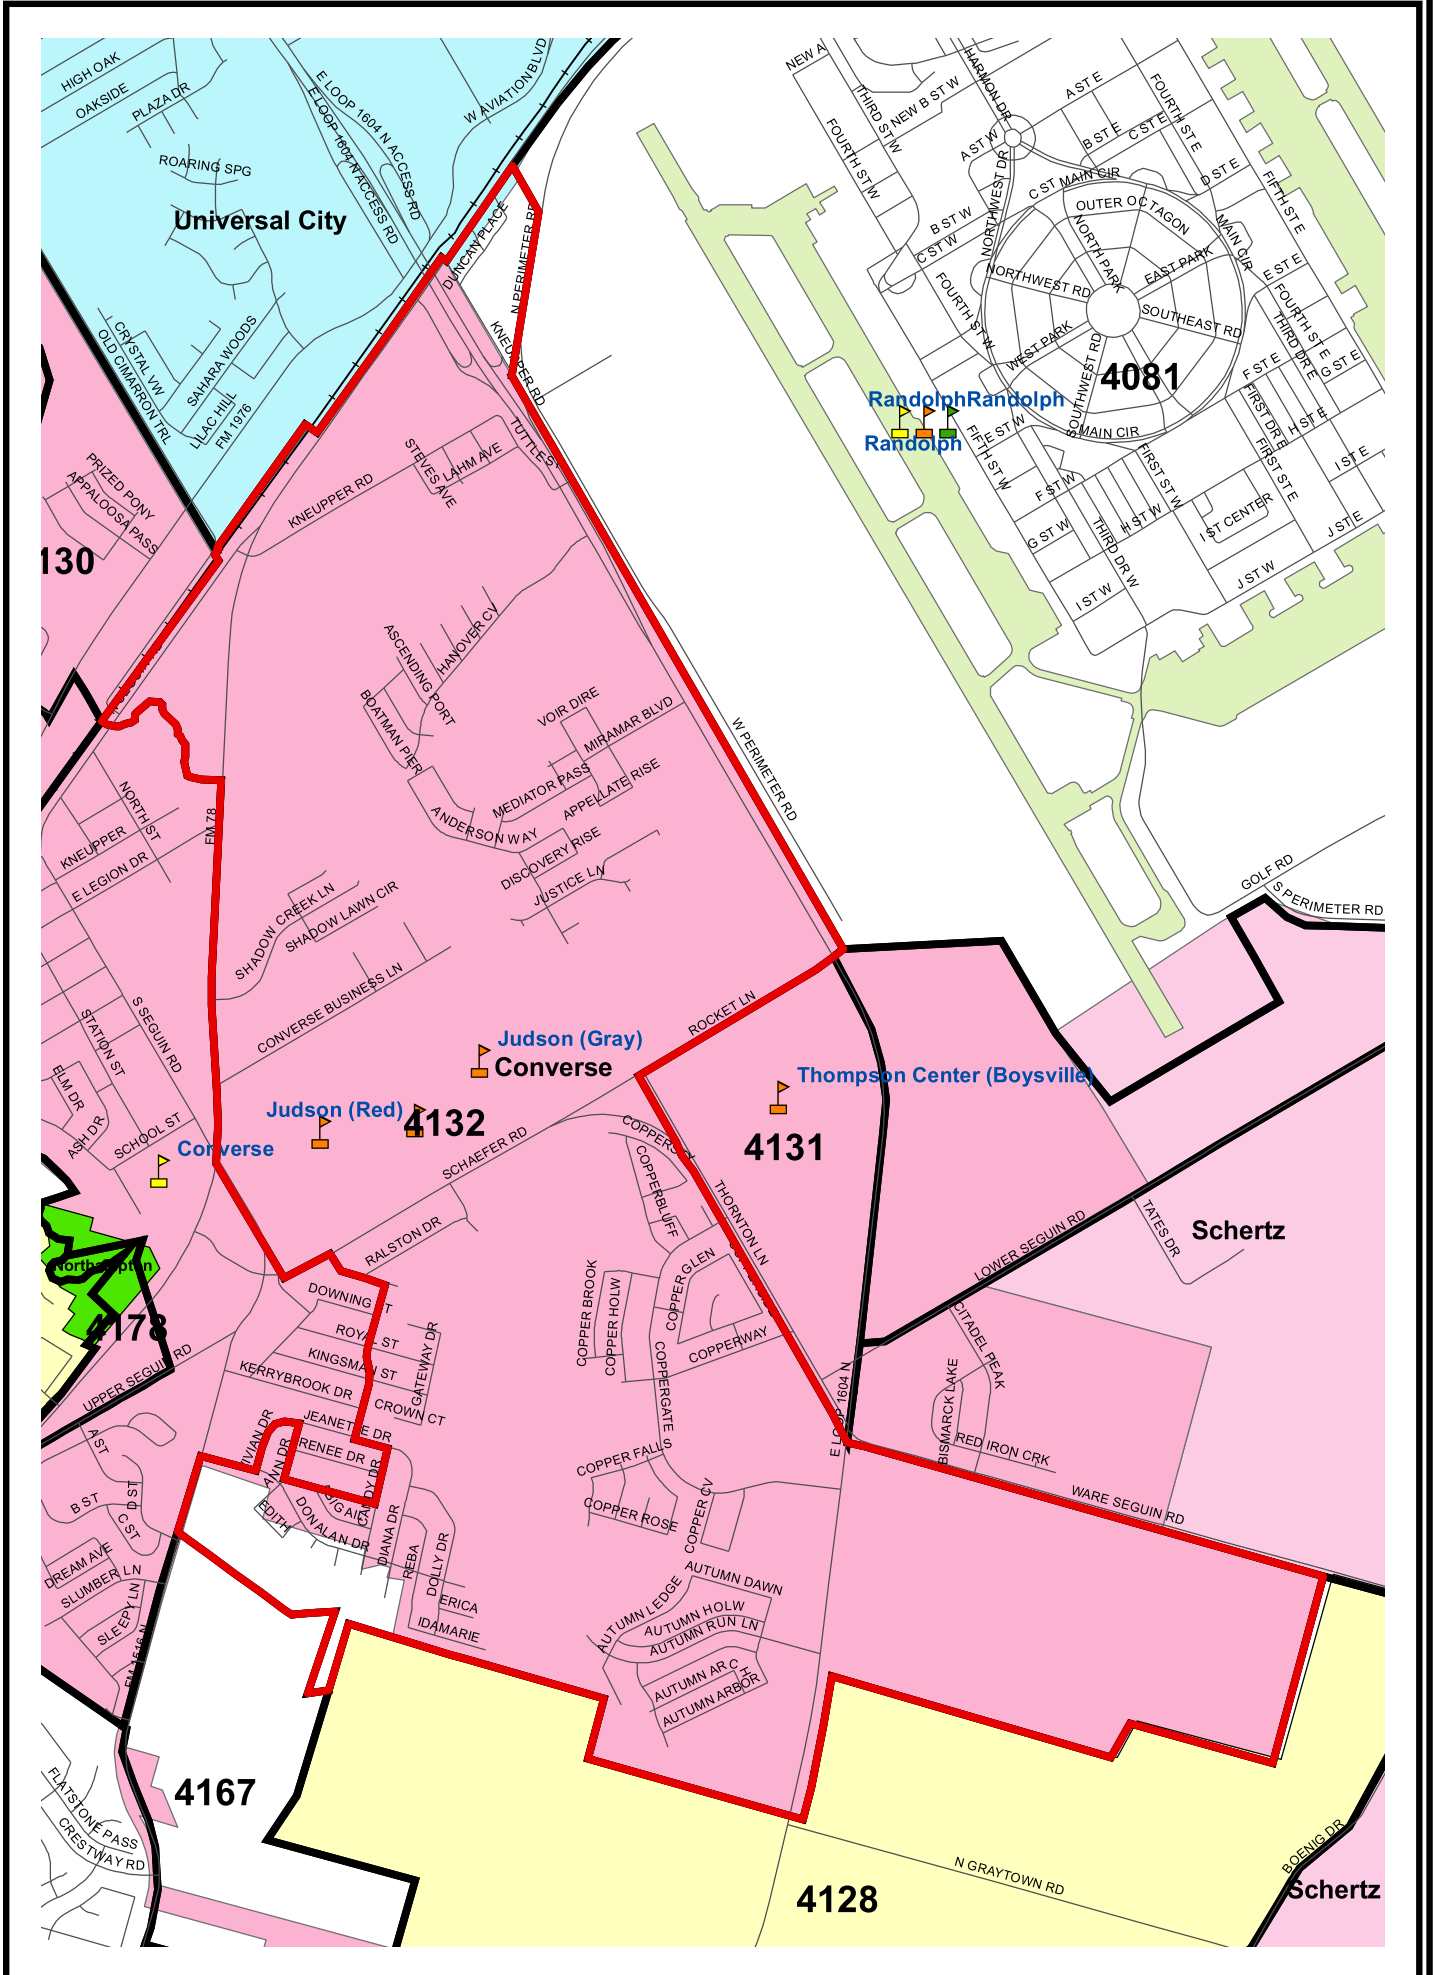

Bexar County Voting Precinct 4132

Legend			
	City of San Antonio		Elem
	Streets		Mid
	Lakes		Sr
	Parks		Universities
	Railroads		
	Voting Precincts		

Prepared by the Elections Office
 203 W. Nueva, Ste.3.61
 San Antonio, Texas 78207