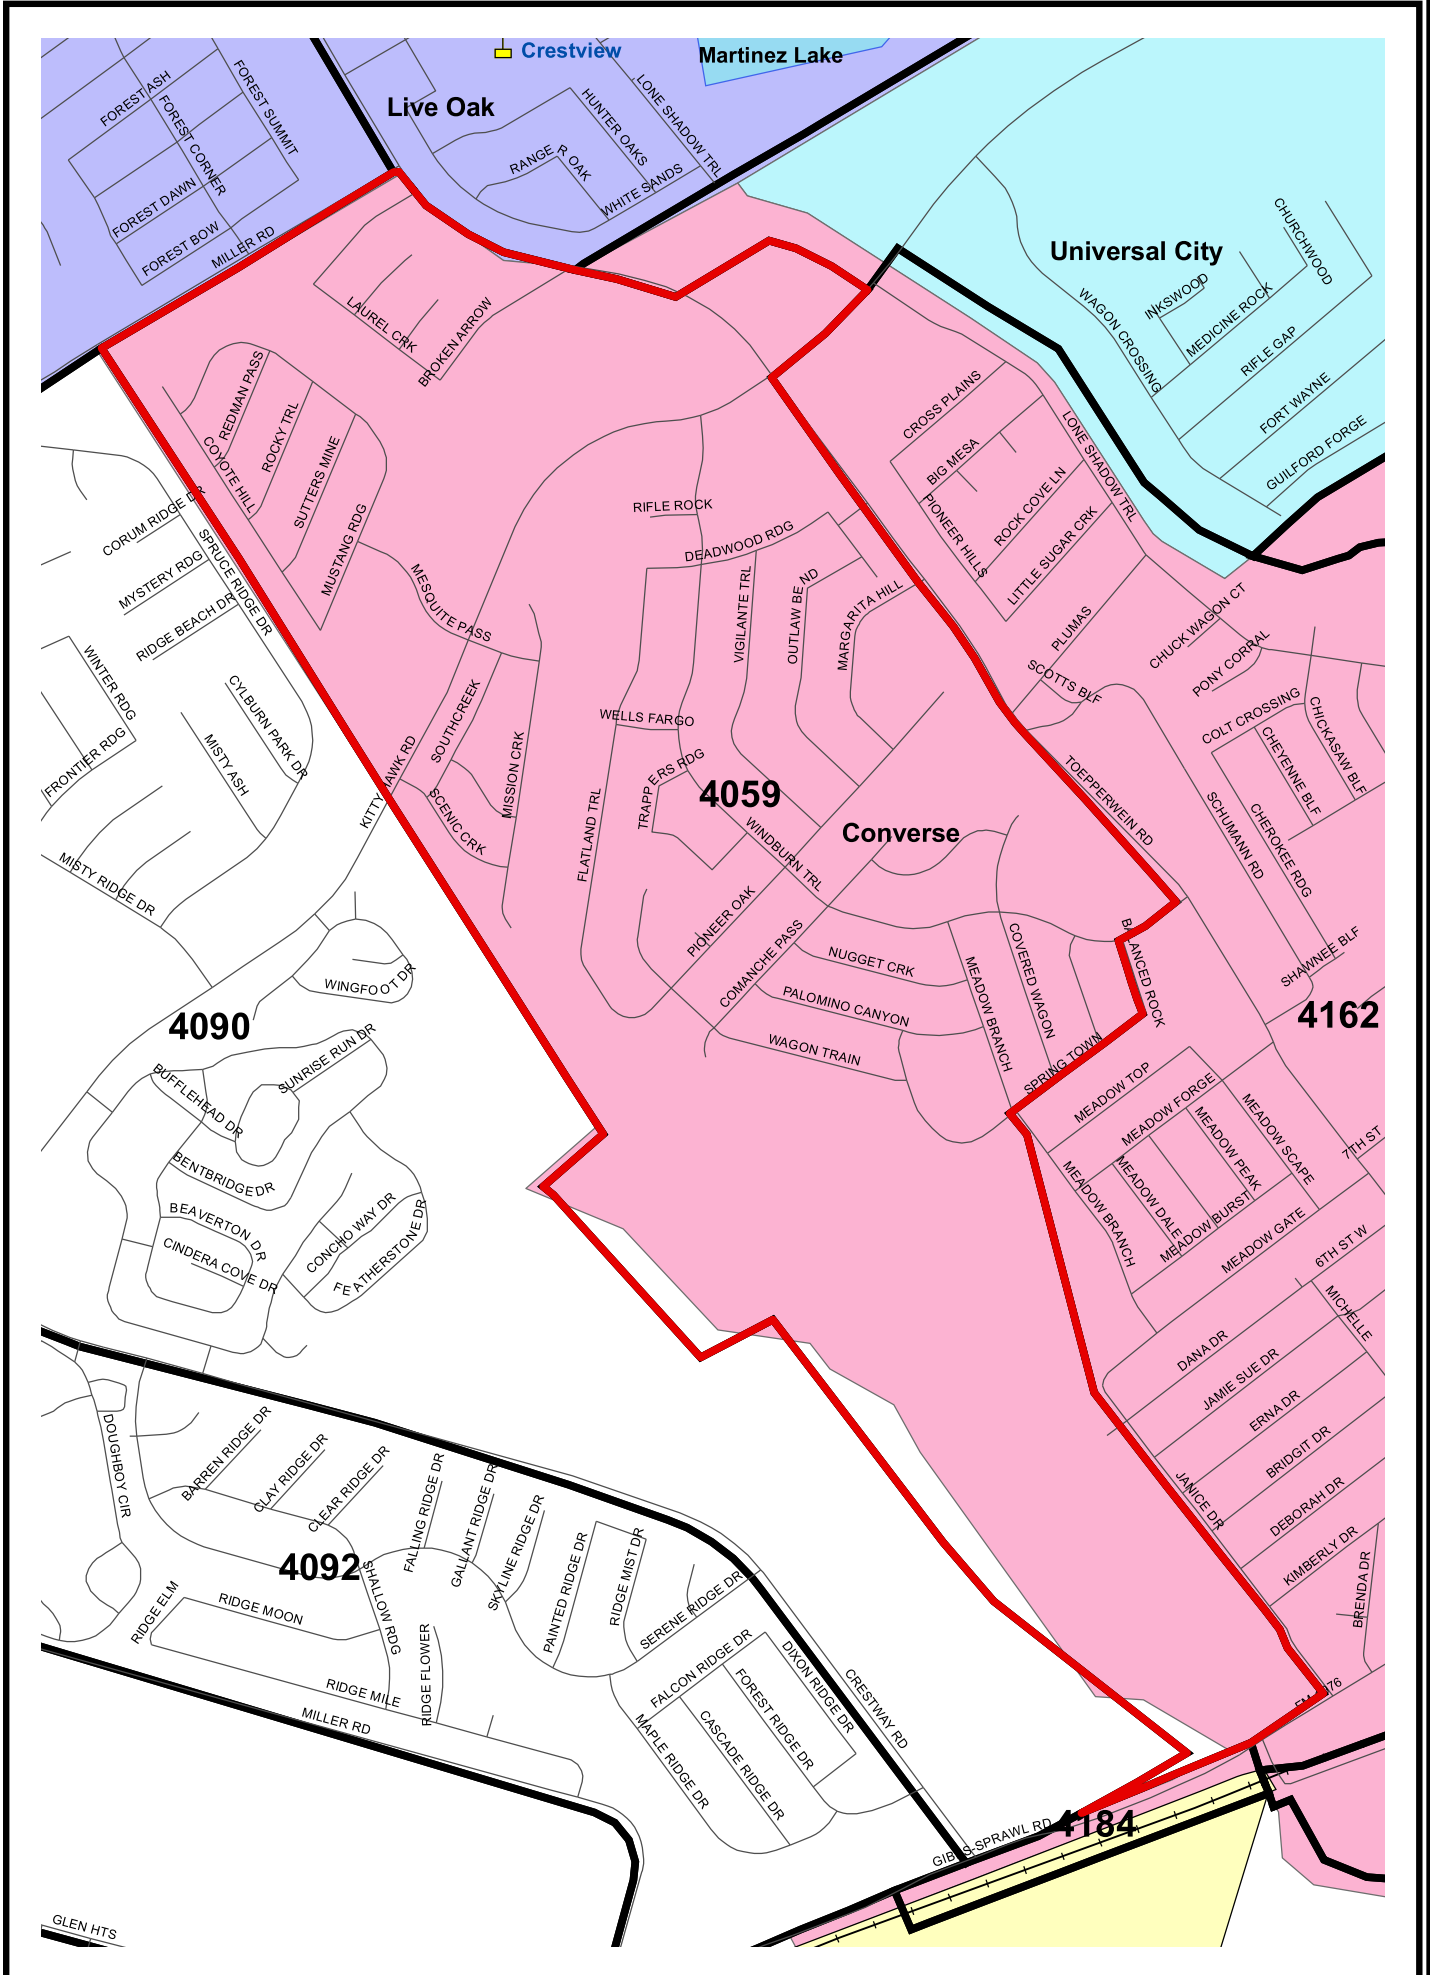

Bexar County Voting Precinct 4059

Legend	
	City of San Antonio
	Streets
	Lakes
	Parks
	Railroads
	Voting Precincts
	Elem
	Mid
	Sr
	Universities

Prepared by the Elections Office
 203 W. Nueva, Ste.3.61
 San Antonio, Texas 78207