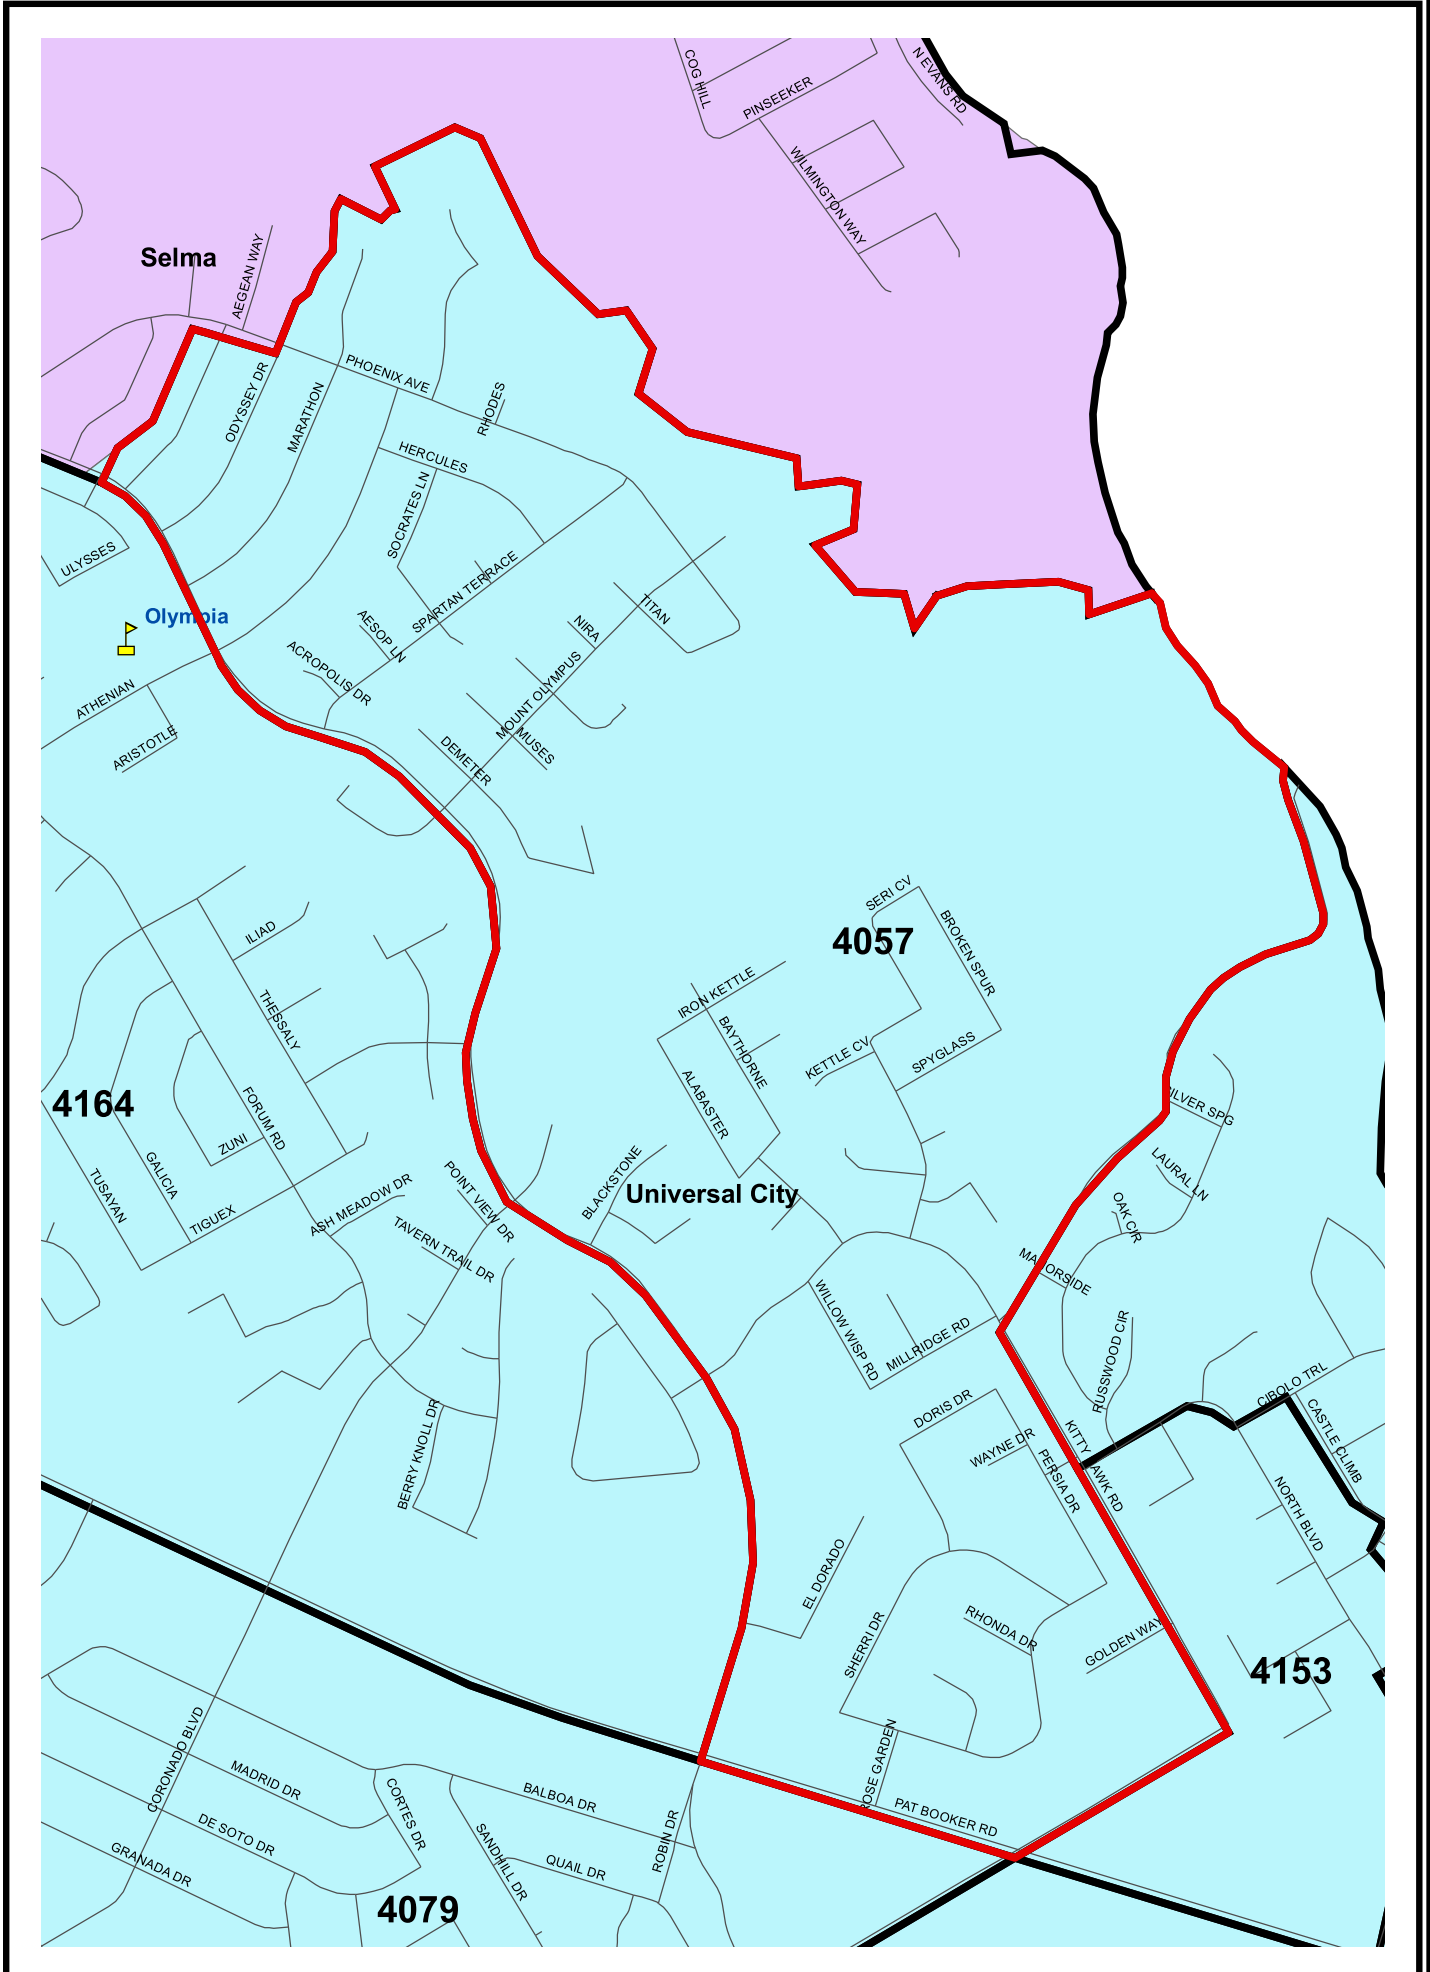

Bexar County Voting Precinct 4057

Legend	
	City of San Antonio
	Streets
	Lakes
	Parks
	Railroads
	Voting Precincts
	Elem
	Mid
	Sr
	Universities

Prepared by the Elections Office
 203 W. Nueva, Ste.3.61
 San Antonio, Texas 78207