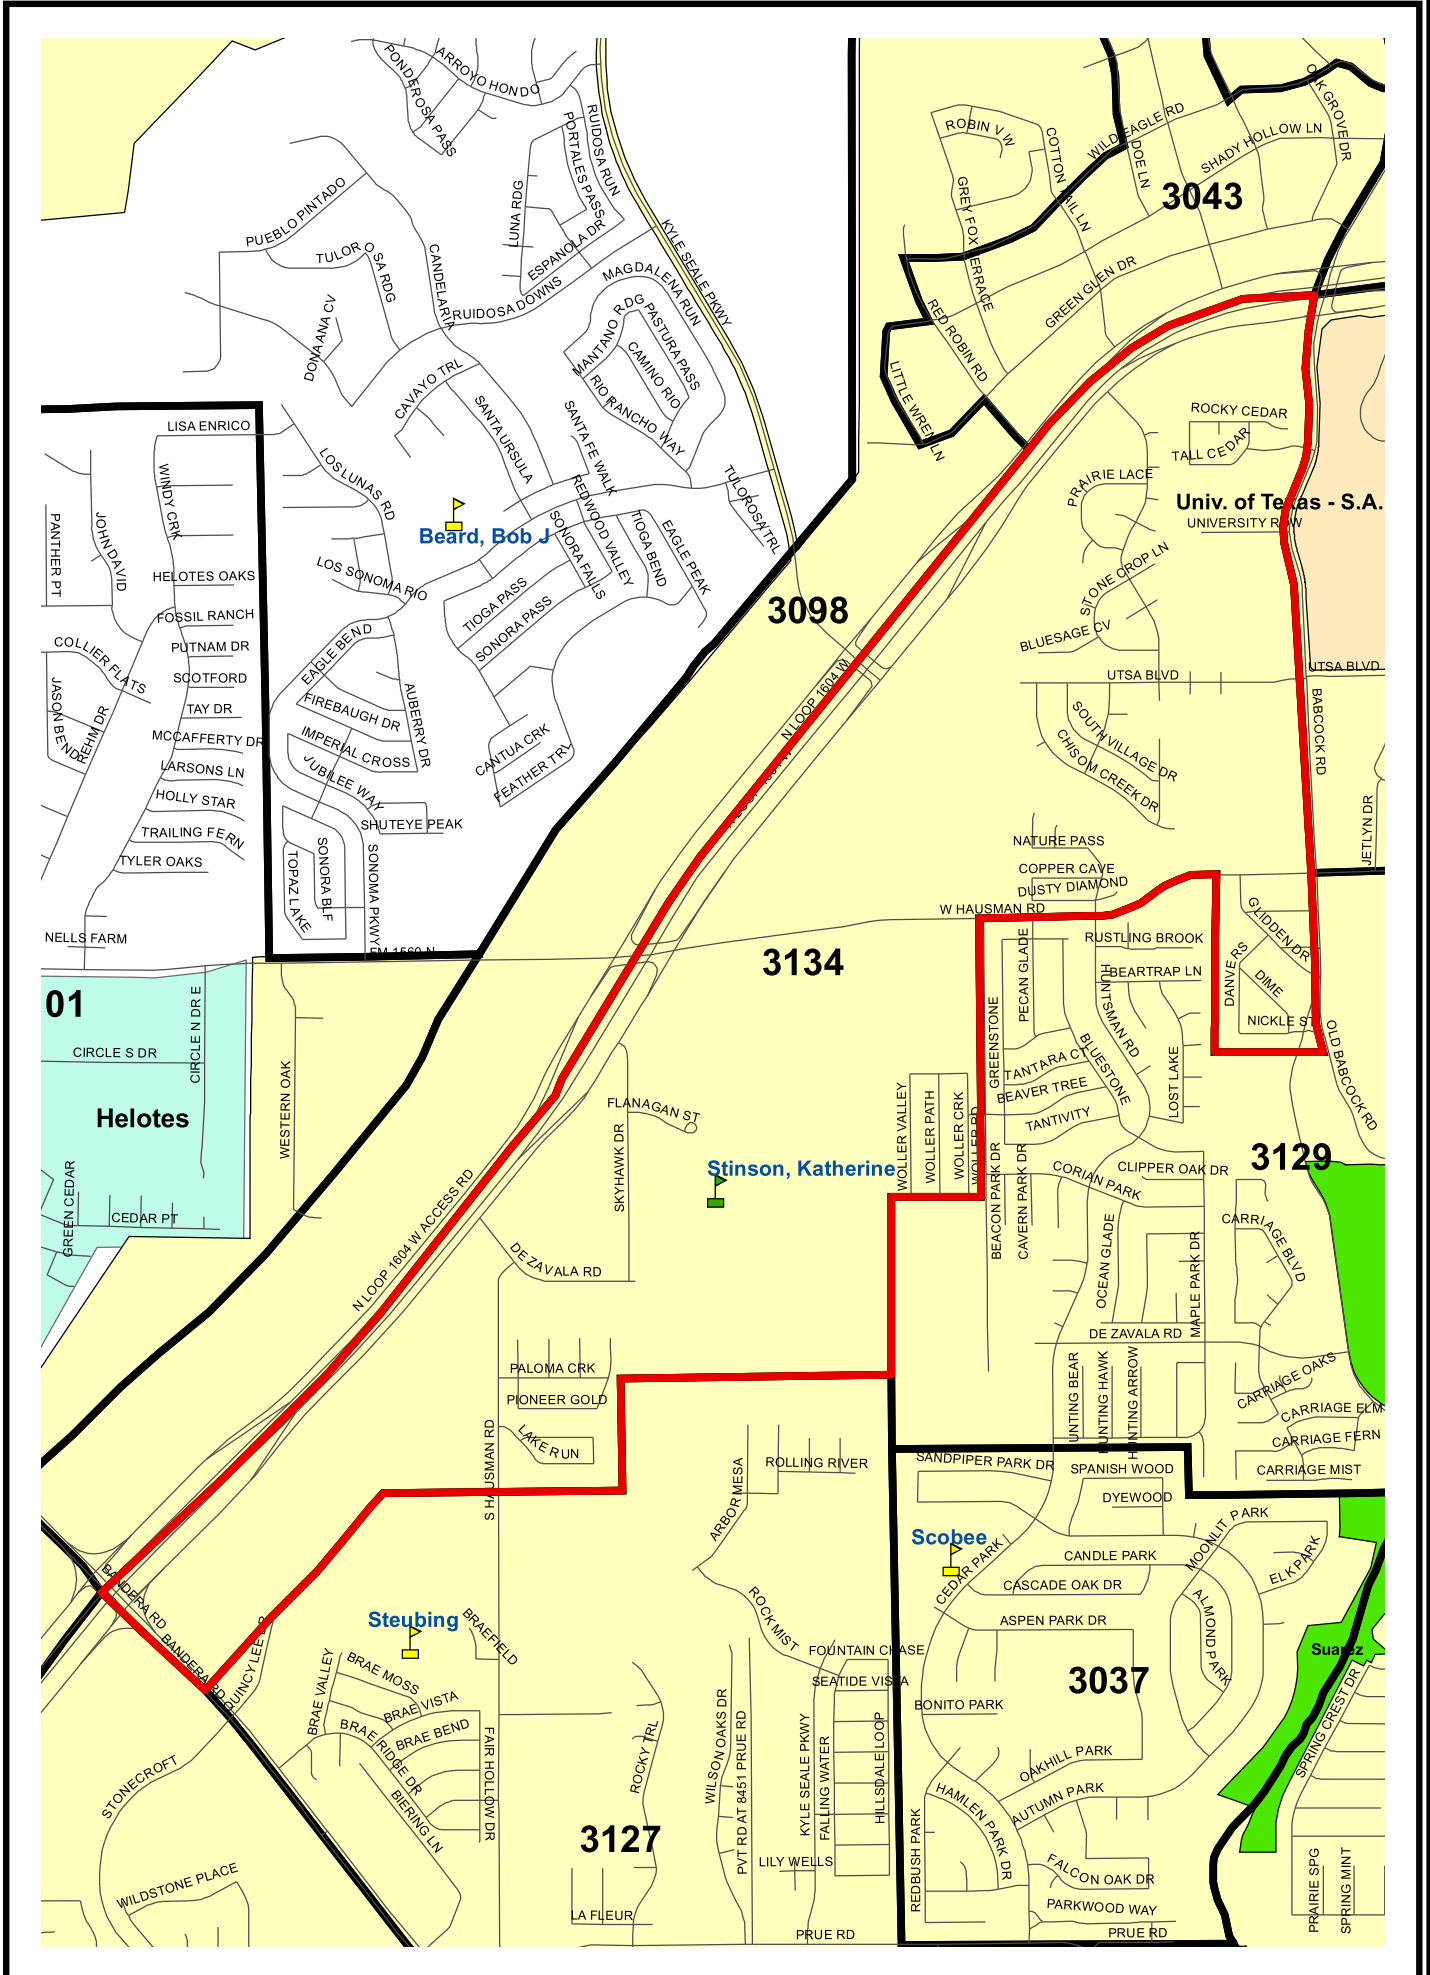

Bexar County Voting Precinct

3134

Legend			
	City of San Antonio		Elem
	Streets		Mid
	Lakes		Sr
	Parks		Universities
	Railroads		
	Voting Precincts		

Prepared by the Elections Office
 203 W. Nueva, Ste.3.61
 San Antonio, Texas 78207