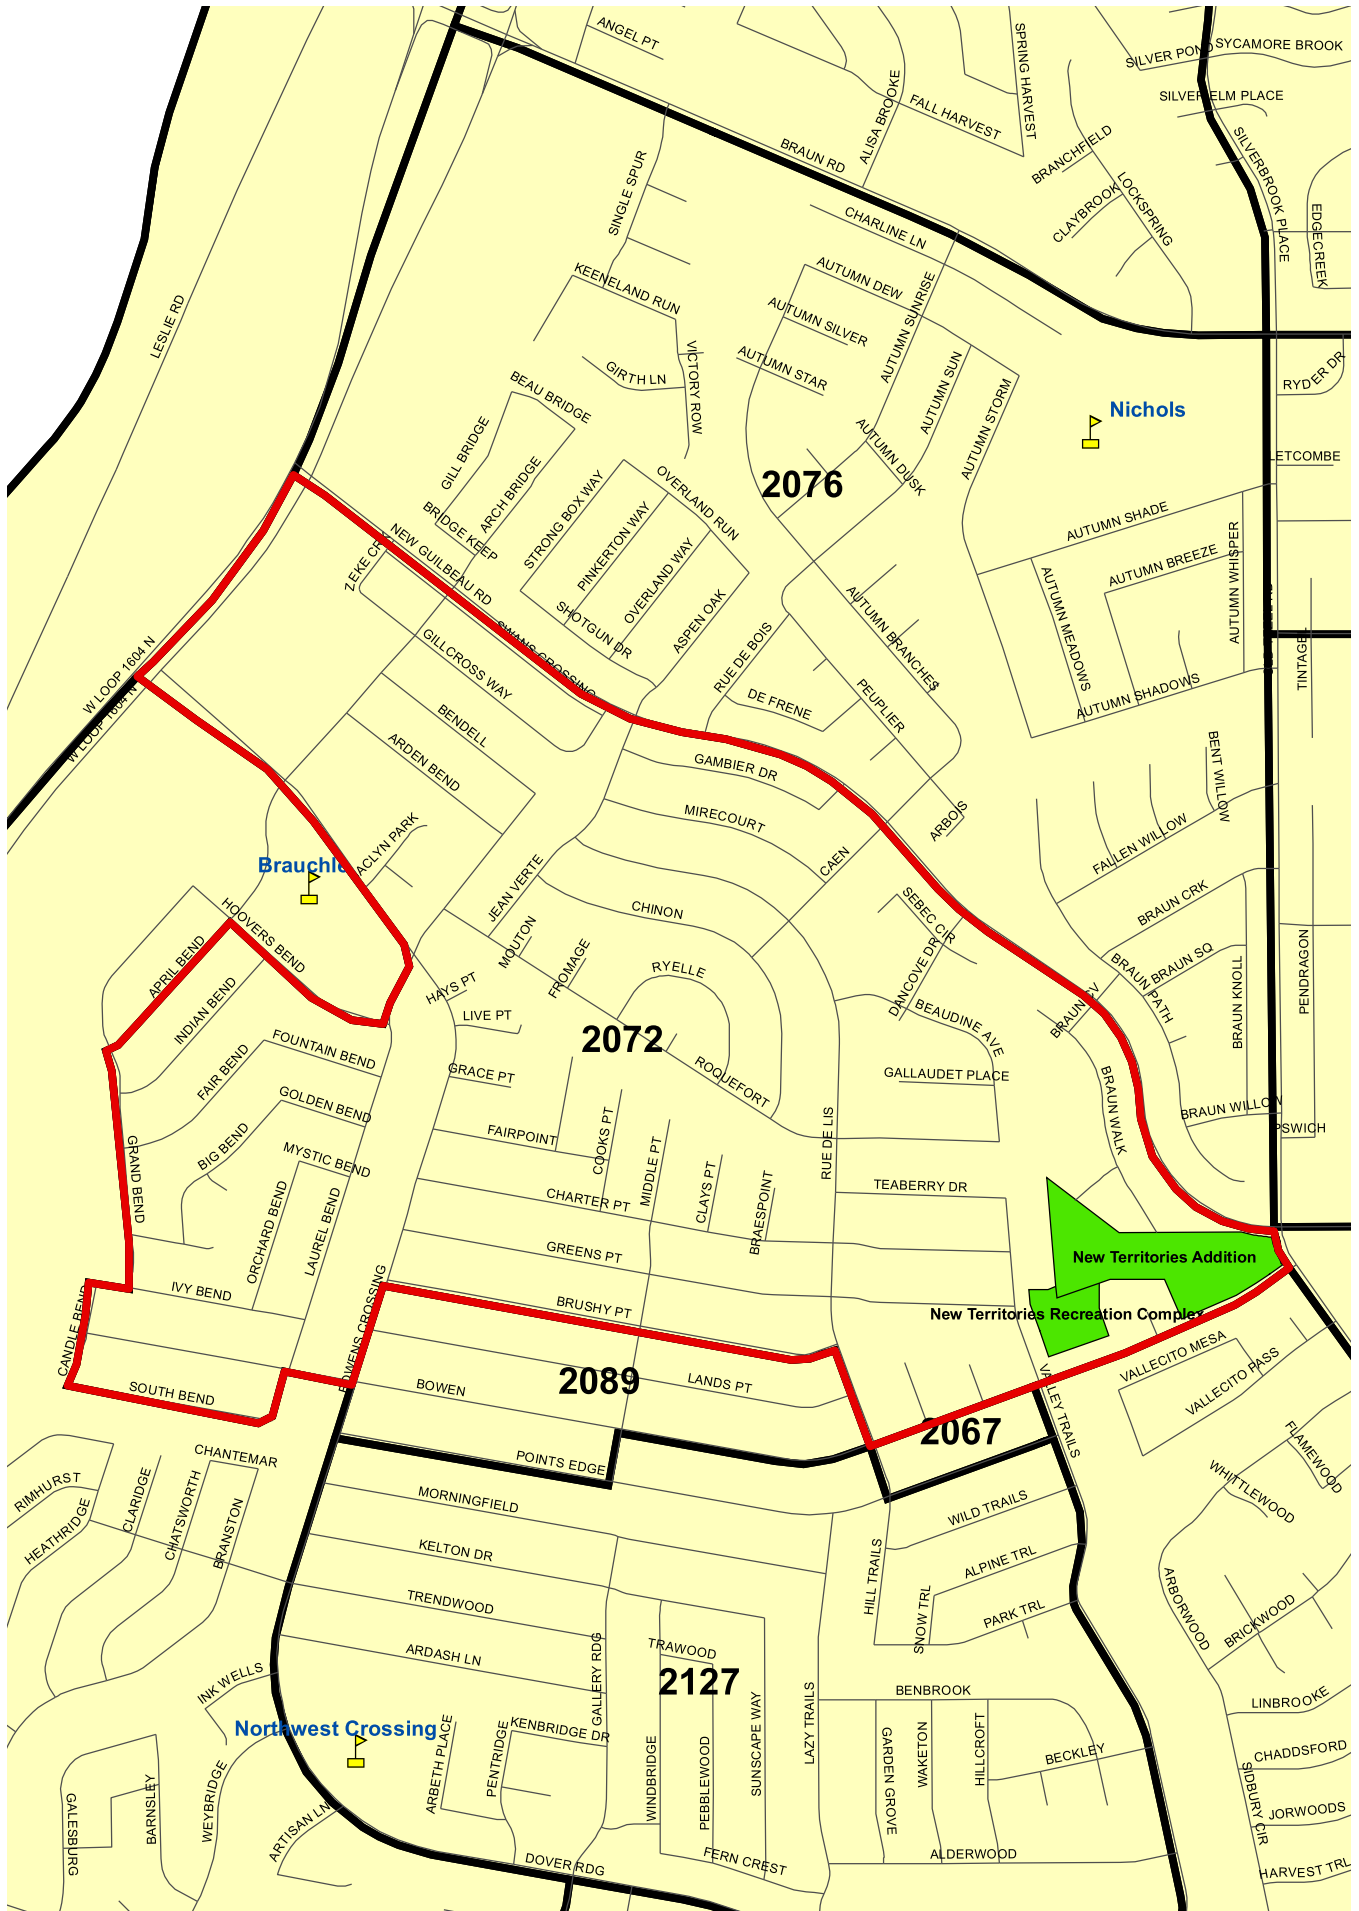

Bexar County Voting Precinct 2072

Legend	
	City of San Antonio
	Streets
	Lakes
	Parks
	Voting Precincts
	Elem
	Mid
	Sr
	Universities

Prepared by the Elections Office
203 W. Nueva, Ste.3.61
San Antonio, Texas 78207