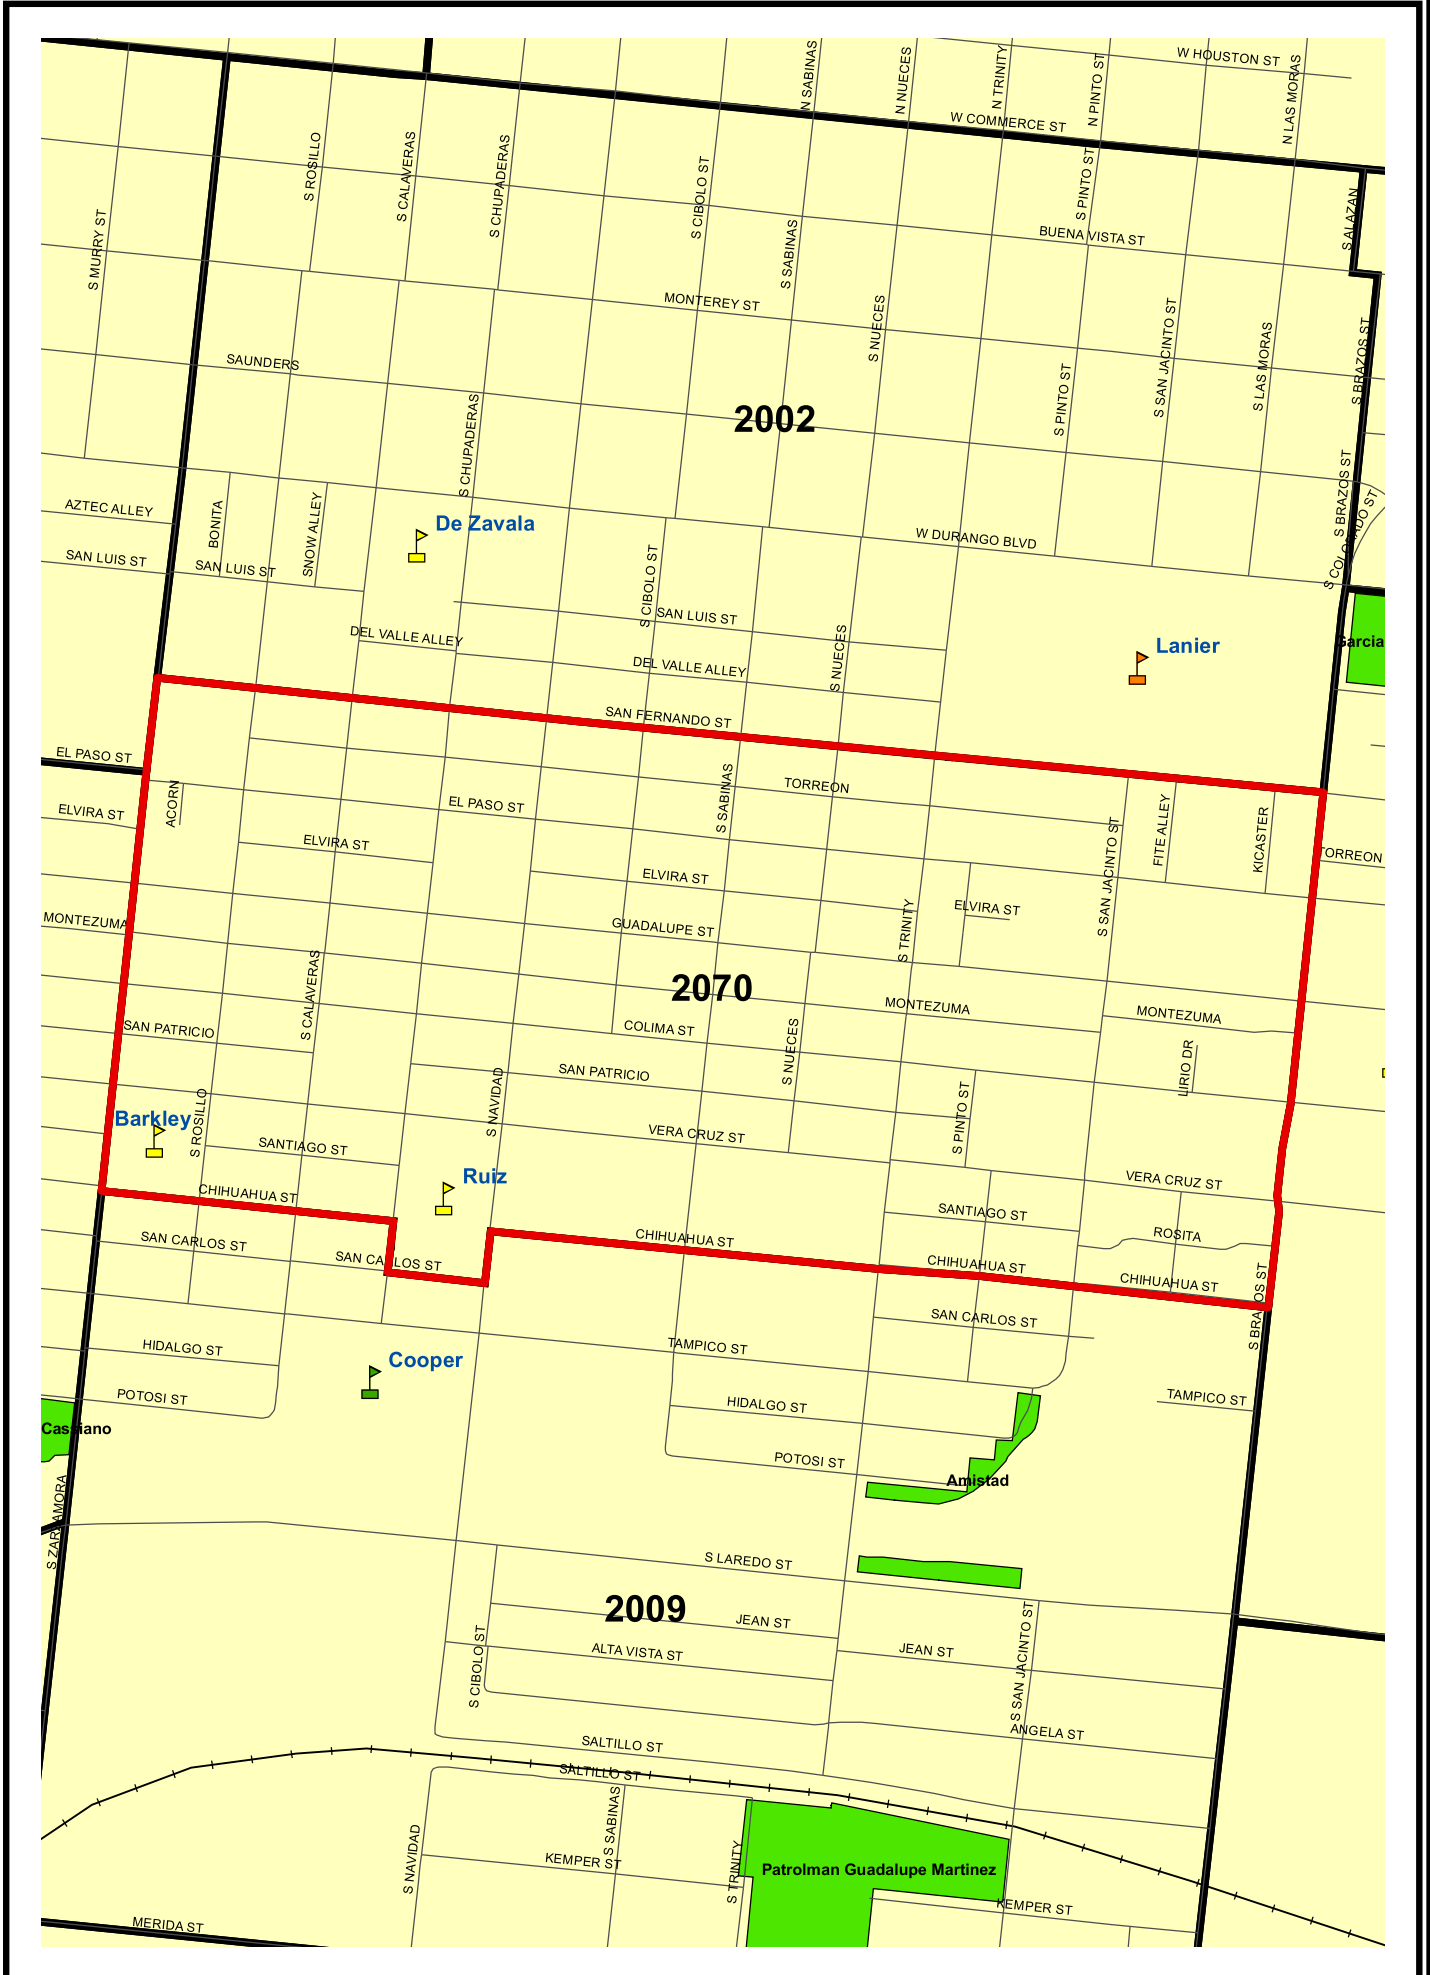

Bexar County Voting Precinct 2070

Legend	
	City of San Antonio
	Streets
	Lakes
	Parks
	Railroads
	Voting Precincts
	Elem
	Mid
	Sr
	Universities

Prepared by the Elections Office
203 W. Nueva, Ste.3.61
San Antonio, Texas 78207