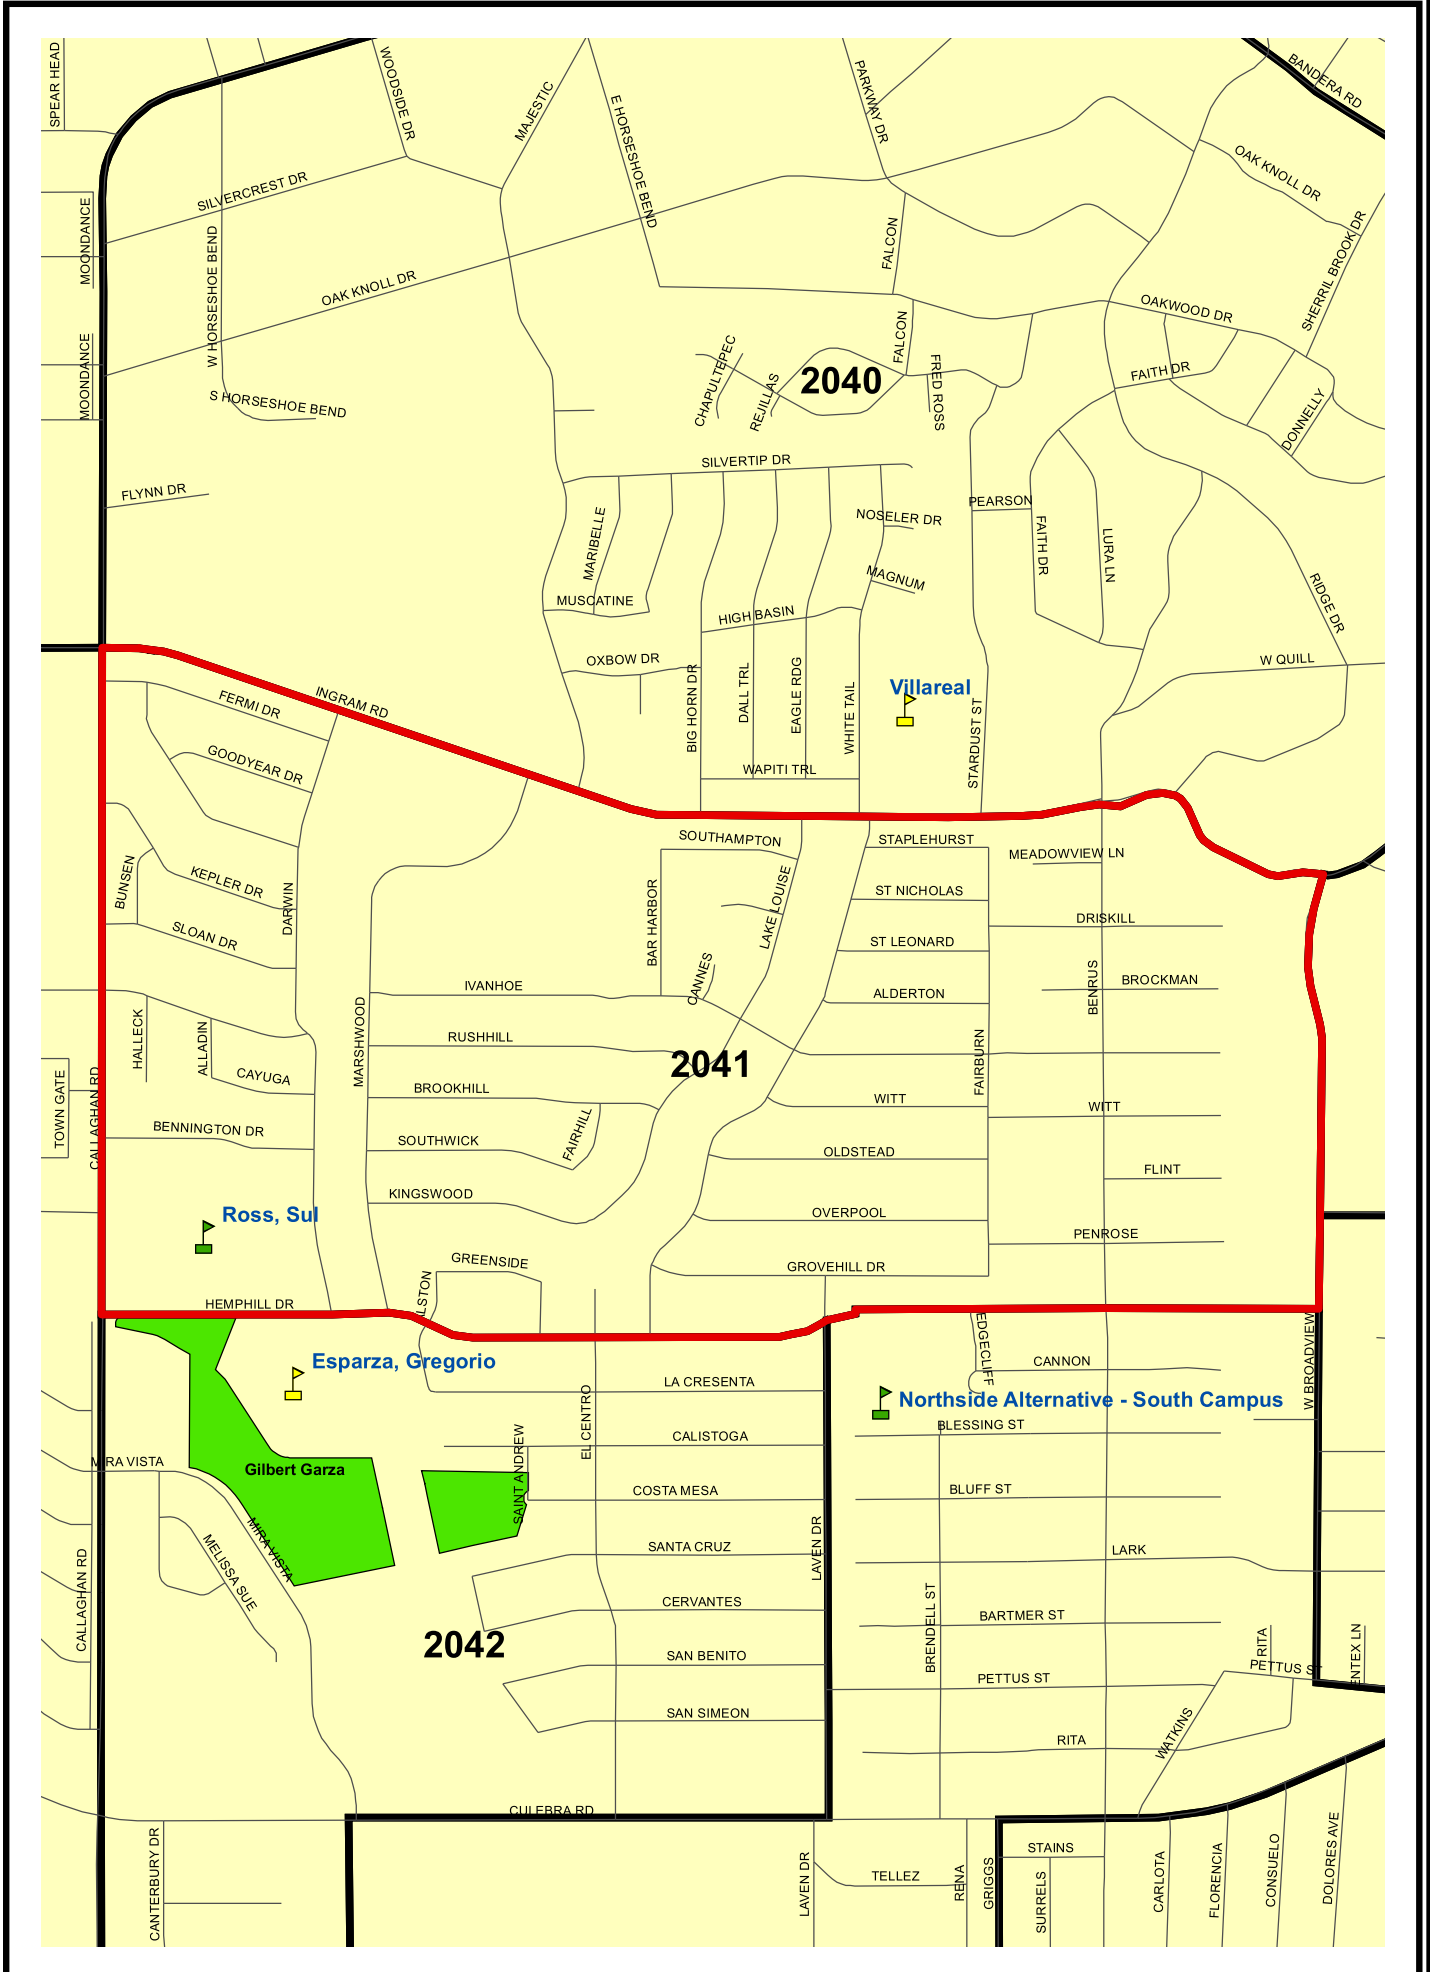

Bexar County Voting Precinct 2041

Legend	
	City of San Antonio
	Streets
	Lakes
	Parks
	Railroads
	Voting Precincts
	Elem
	Mid
	Sr
	Universities

Prepared by the Elections Office
 203 W. Nueva, Ste.3.61
 San Antonio, Texas 78207