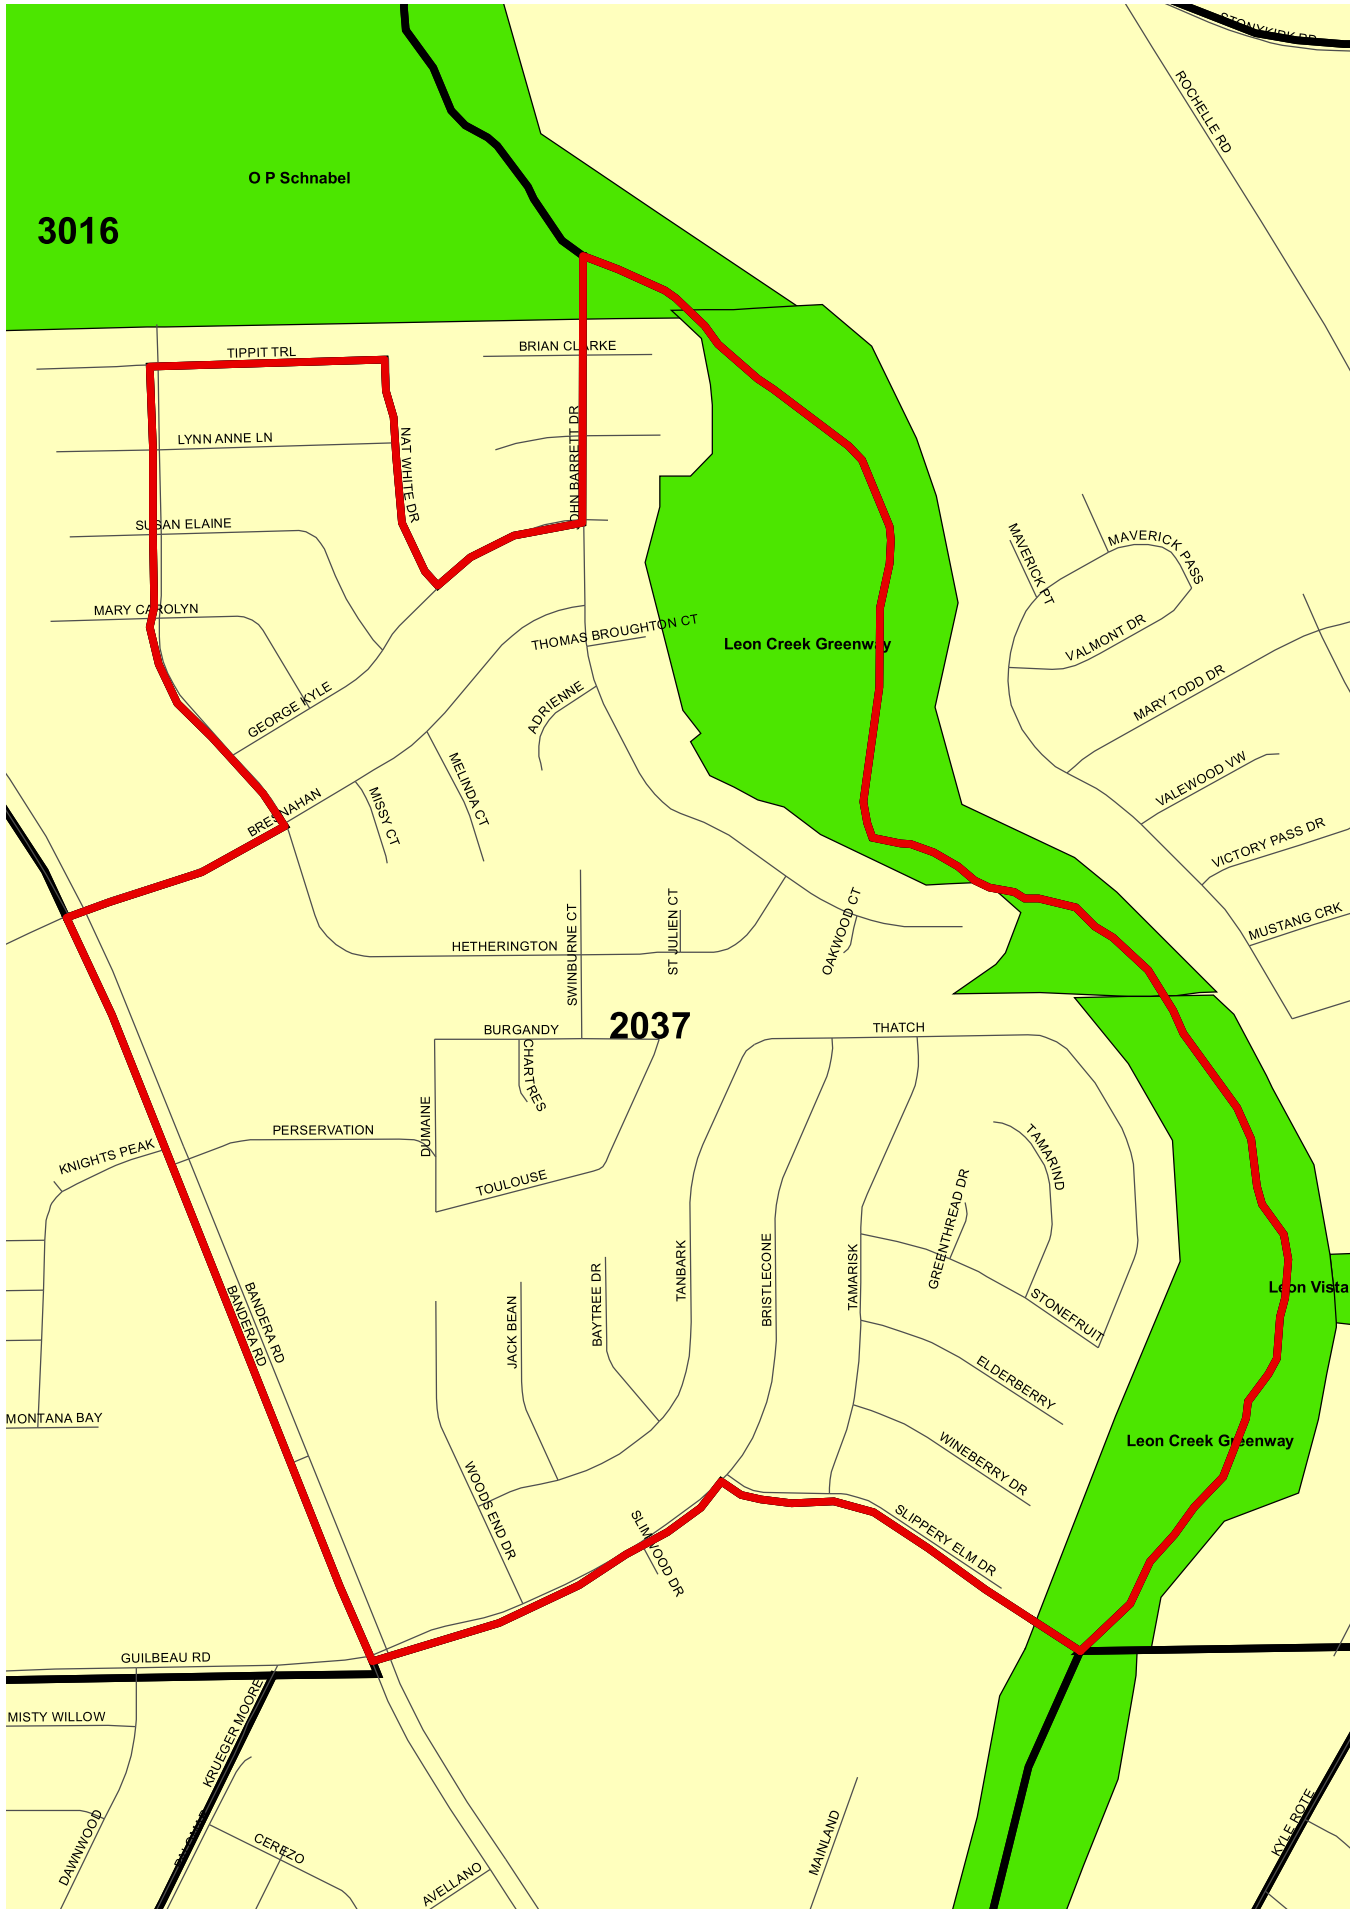

Bexar County Voting Precinct 2037

Legend	
	City of San Antonio
	Streets
	Lakes
	Parks
	Railroads
	Voting Precincts
	Elem
	Mid
	Sr
	Universities

Prepared by the Elections Office
203 W. Nueva, Ste.3.61
San Antonio, Texas 78207