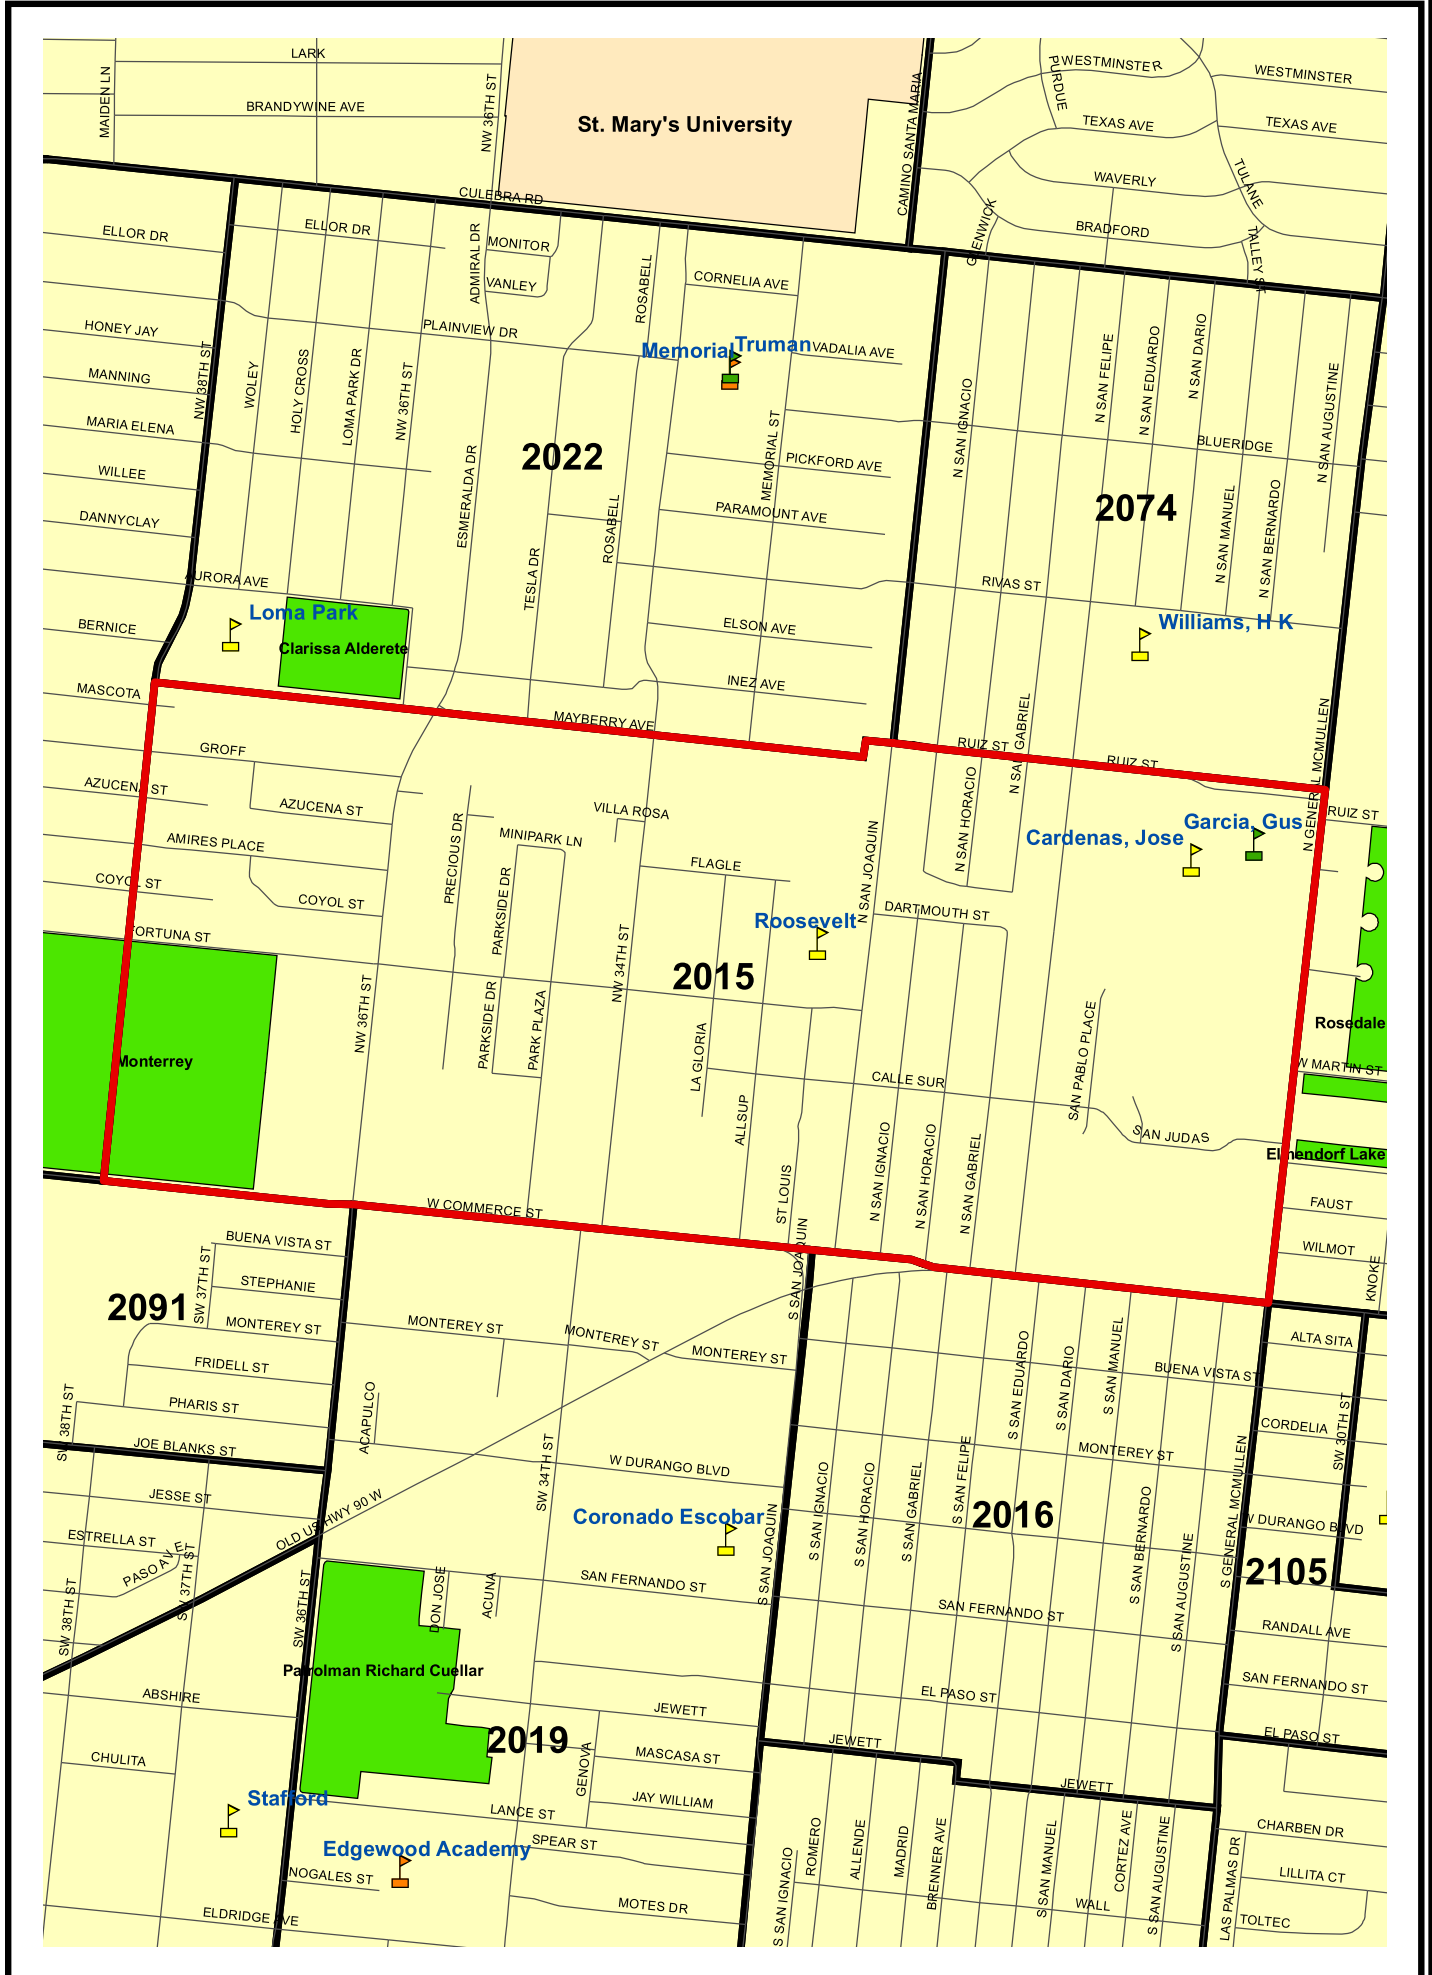

Bexar County Voting Precinct 2015

Legend	
	City of San Antonio
	Streets
	Lakes
	Parks
	Railroads
	Voting Precincts
	Elem
	Mid
	Sr
	Universities

Prepared by the Elections Office
203 W. Nueva, Ste.3.61
San Antonio, Texas 78207