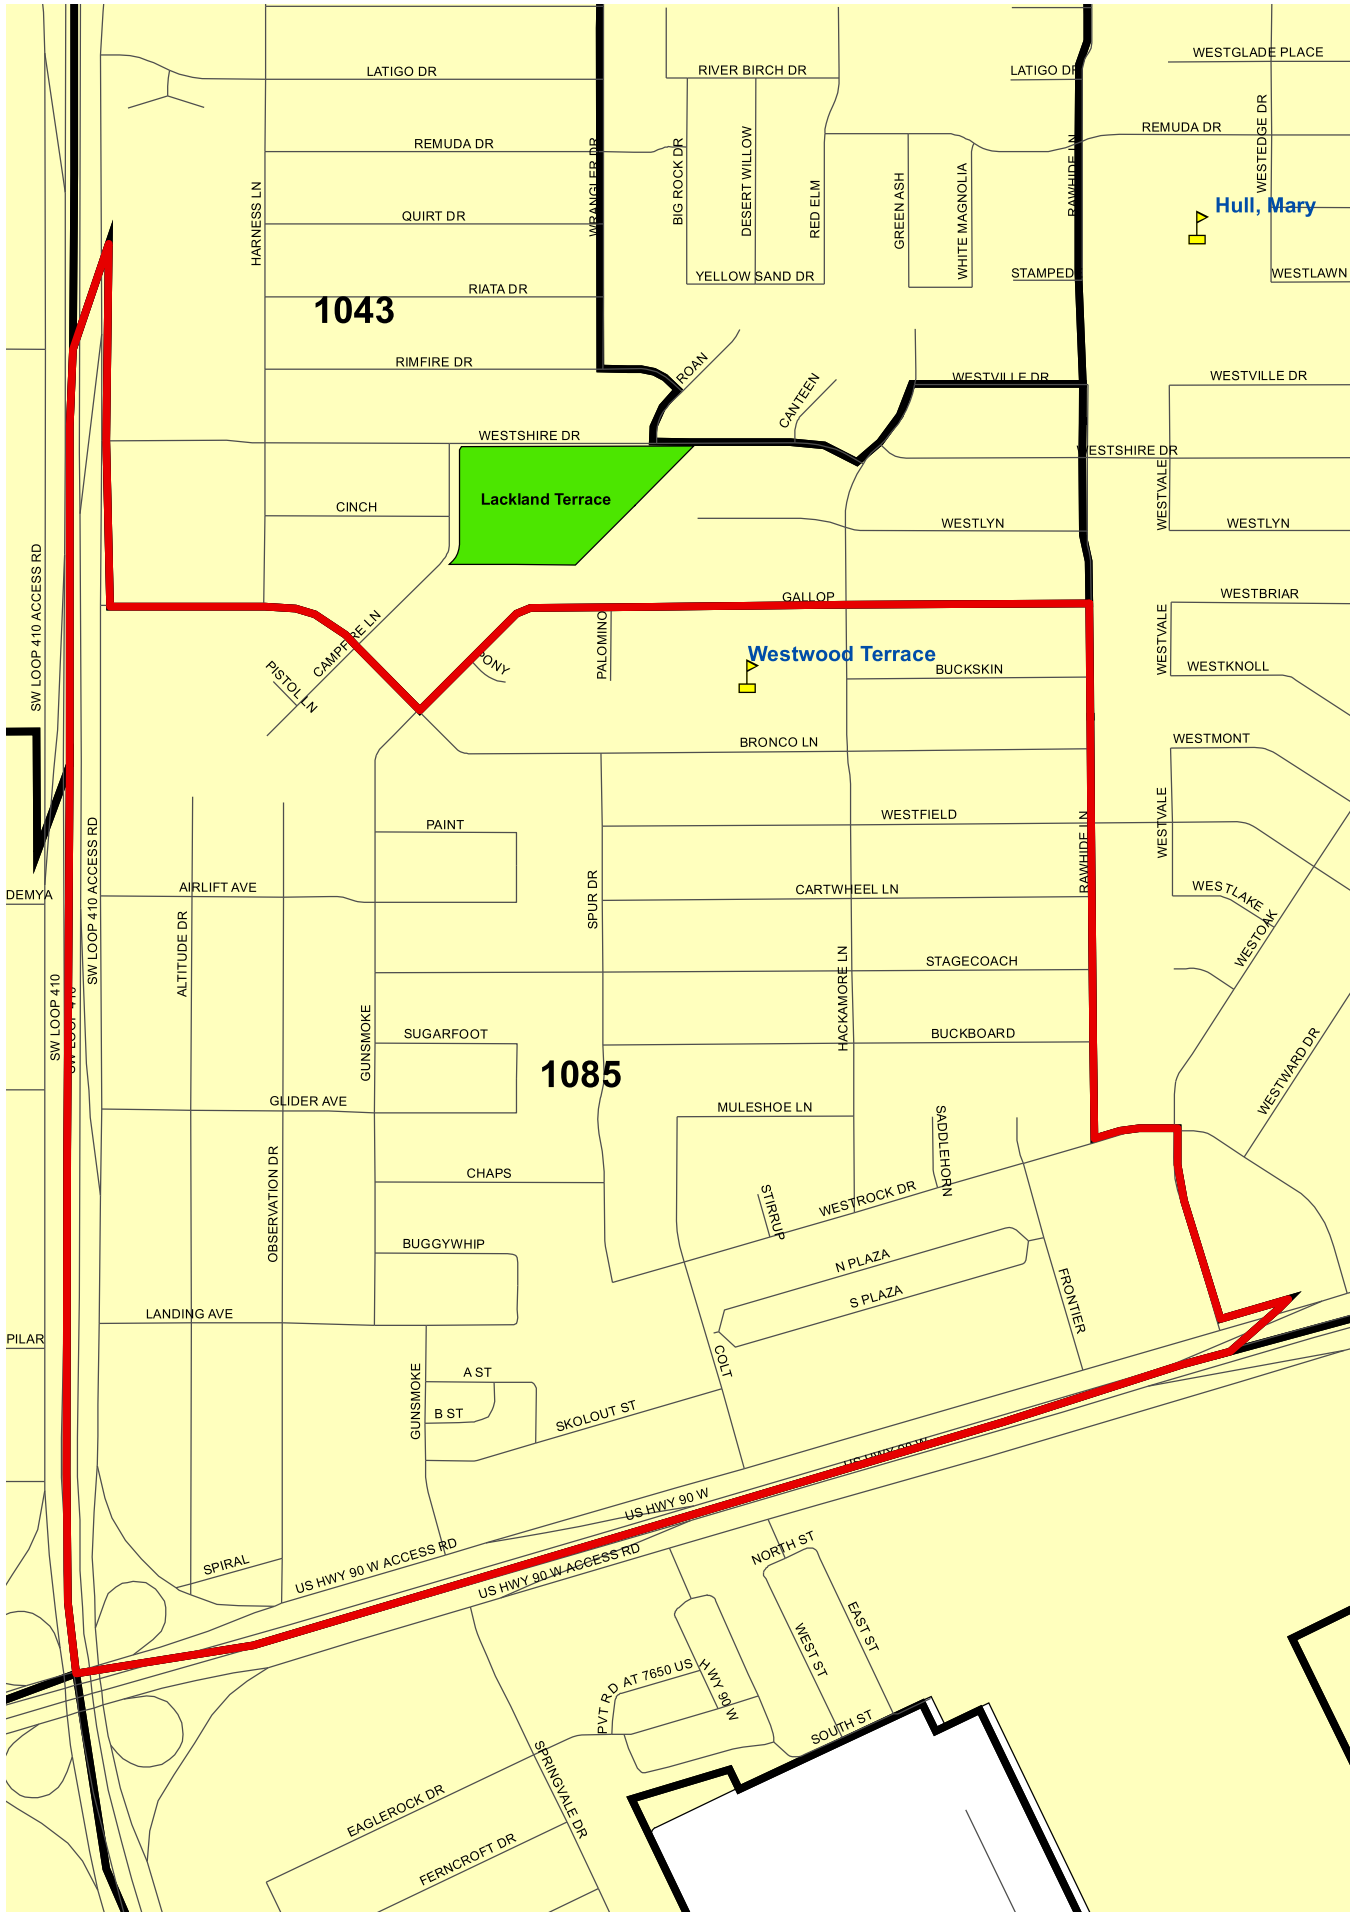

Bexar County Voting Precinct 1085

Legend	
	City of San Antonio
	Streets
	Lakes
	Parks
	Railroads
	Voting Precincts
	Elem
	Mid
	Sr
	Universities

Prepared by the Elections Office
203 W. Nueva, Ste.3.61
San Antonio, Texas 78207