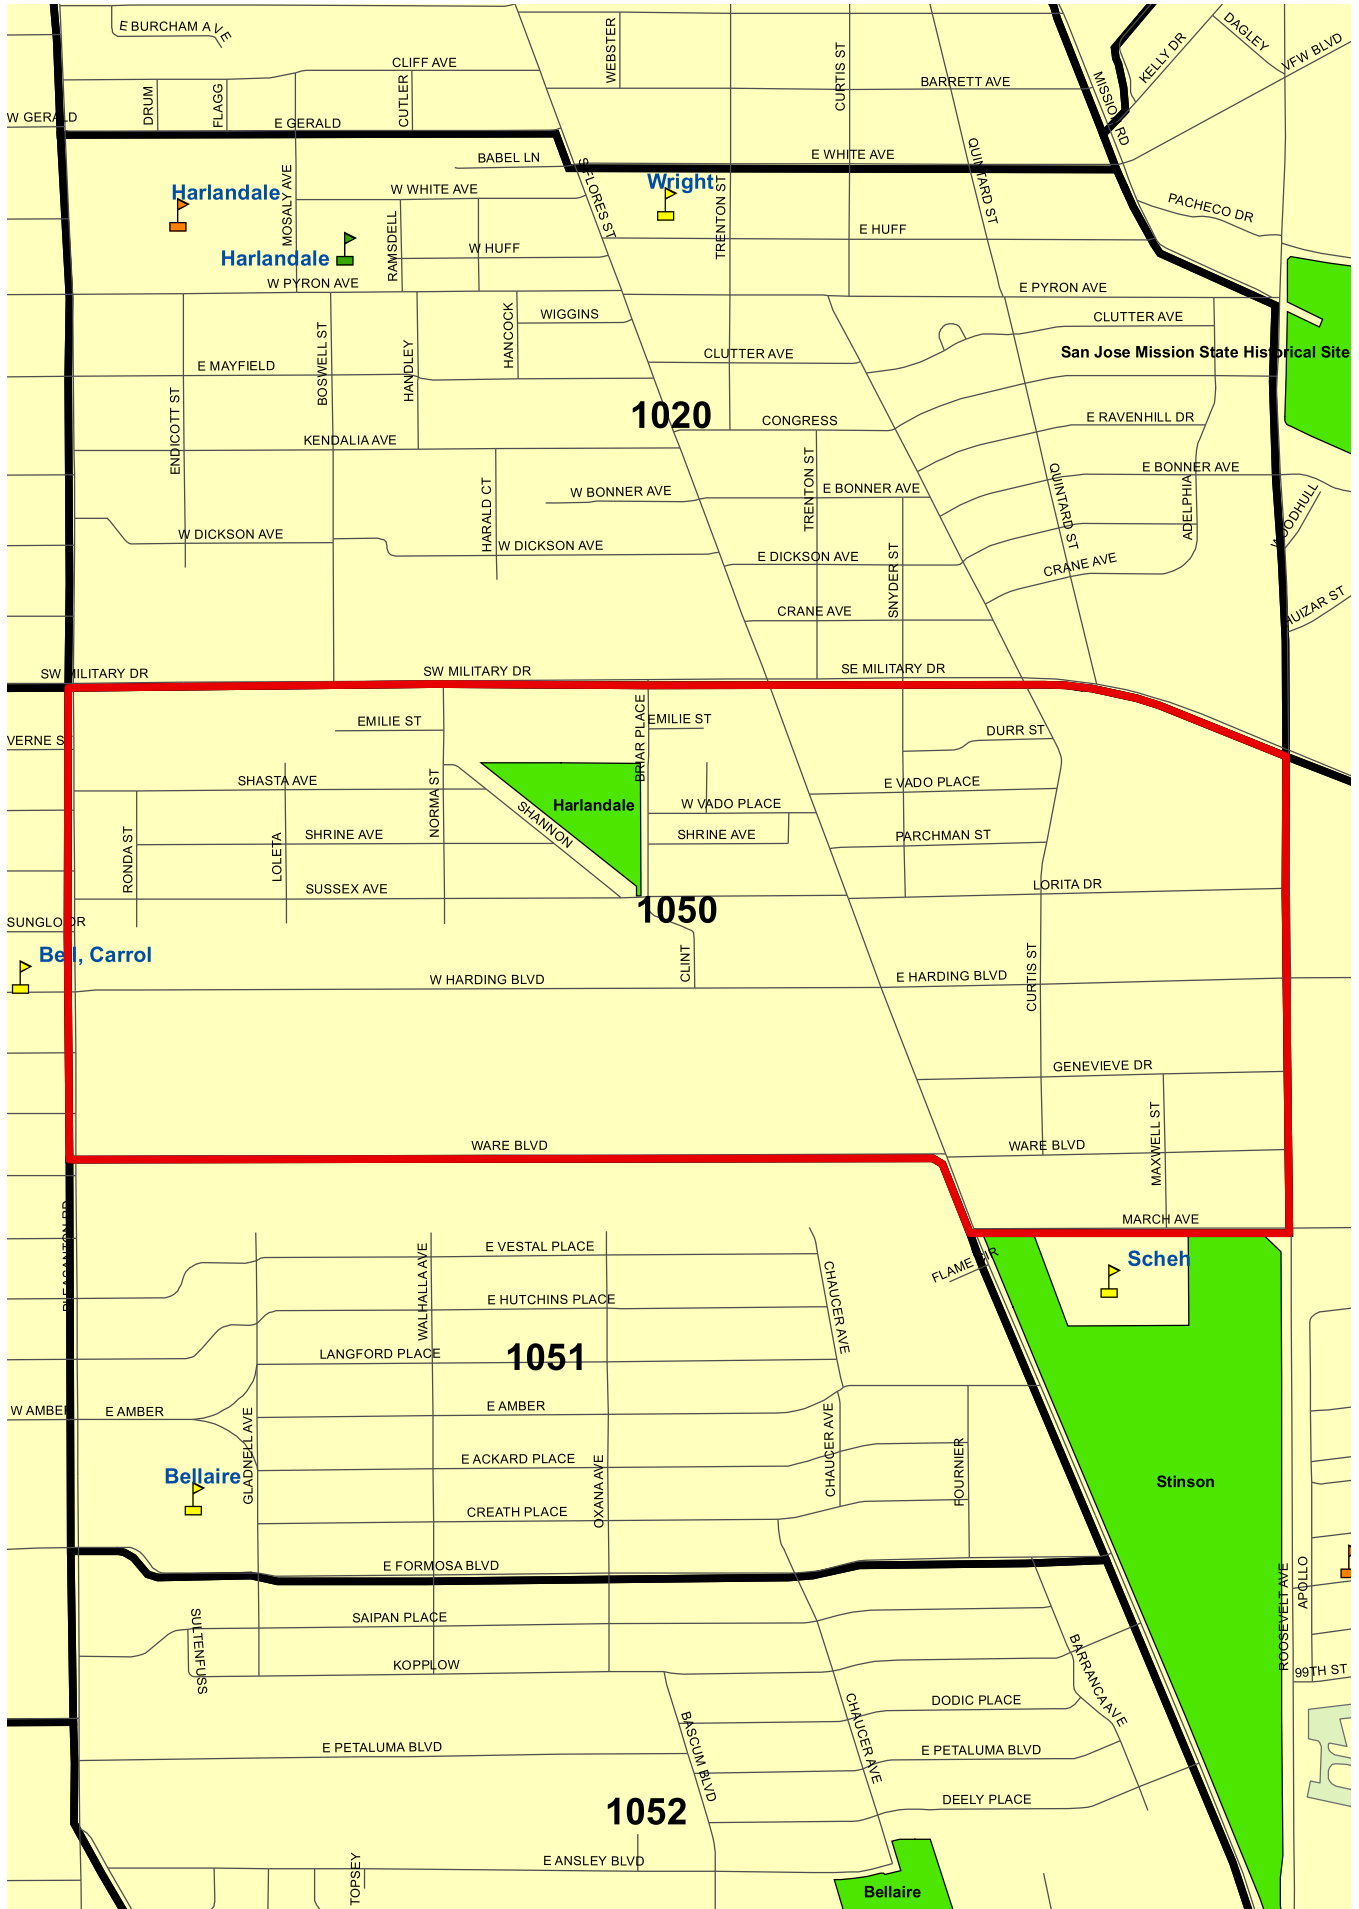

# Bexar County Voting Precinct 1050

Legend	
	City of San Antonio
	Streets
	Lakes
	Parks
	Railroads
	Voting Precincts
	Elem
	Mid
	Sr
	Universities

Prepared by the Elections Office  
 203 W. Nueva, Ste.3.61  
 San Antonio, Texas 78207