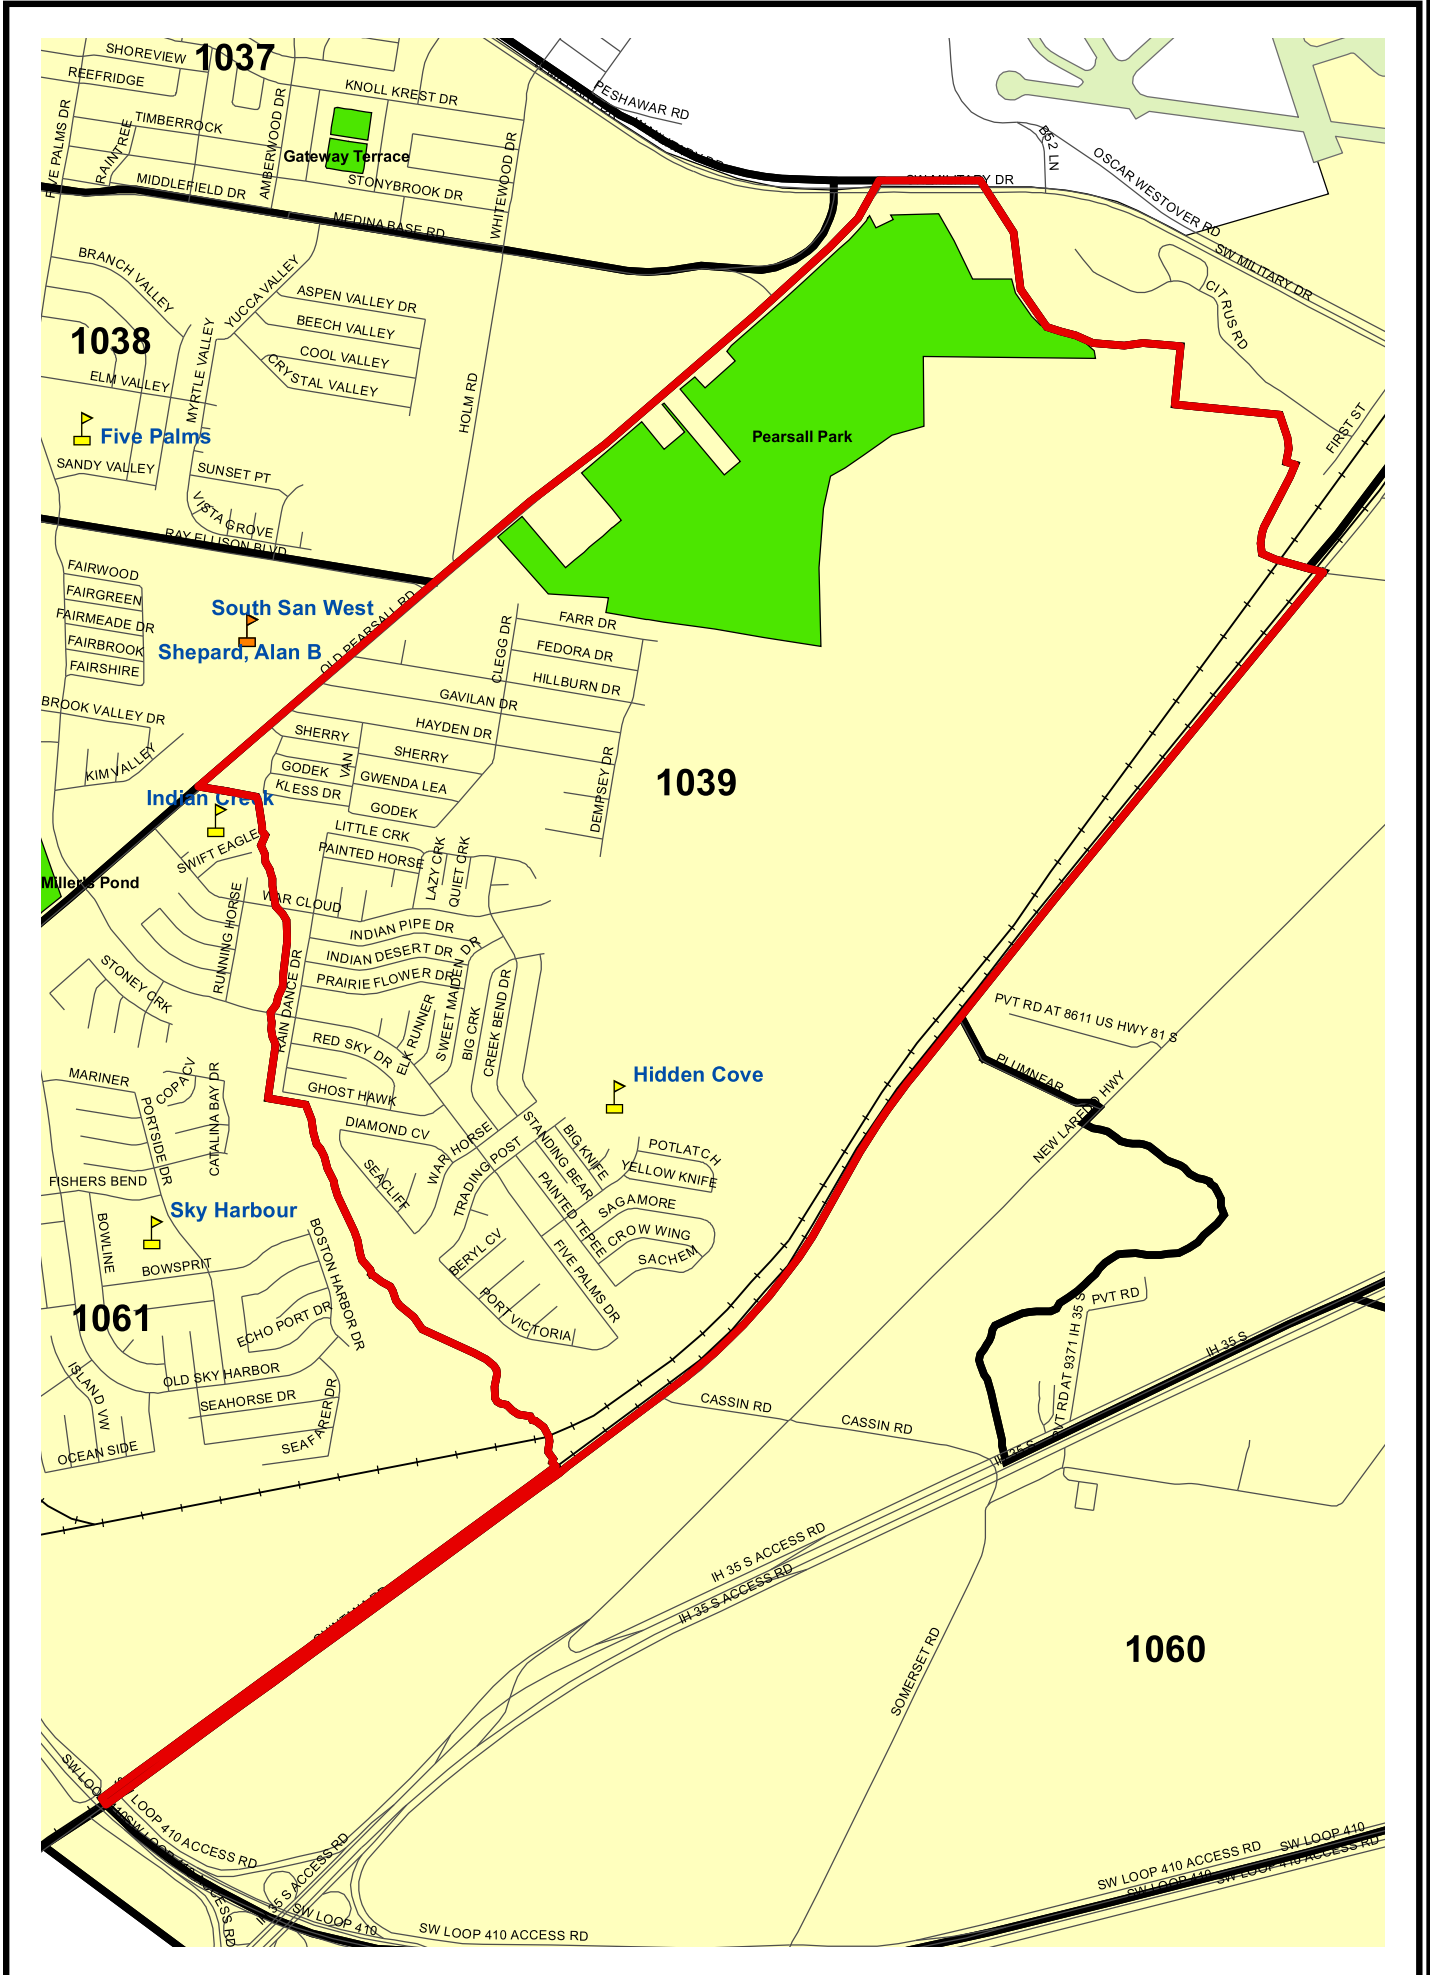

Bexar County Voting Precinct 1039

Legend	
	City of San Antonio
	Streets
	Lakes
	Parks
	Railroads
	Voting Precincts
	Elem
	Mid
	Sr
	Universities

Prepared by the Elections Office
203 W. Nueva, Ste.3.61
San Antonio, Texas 78207