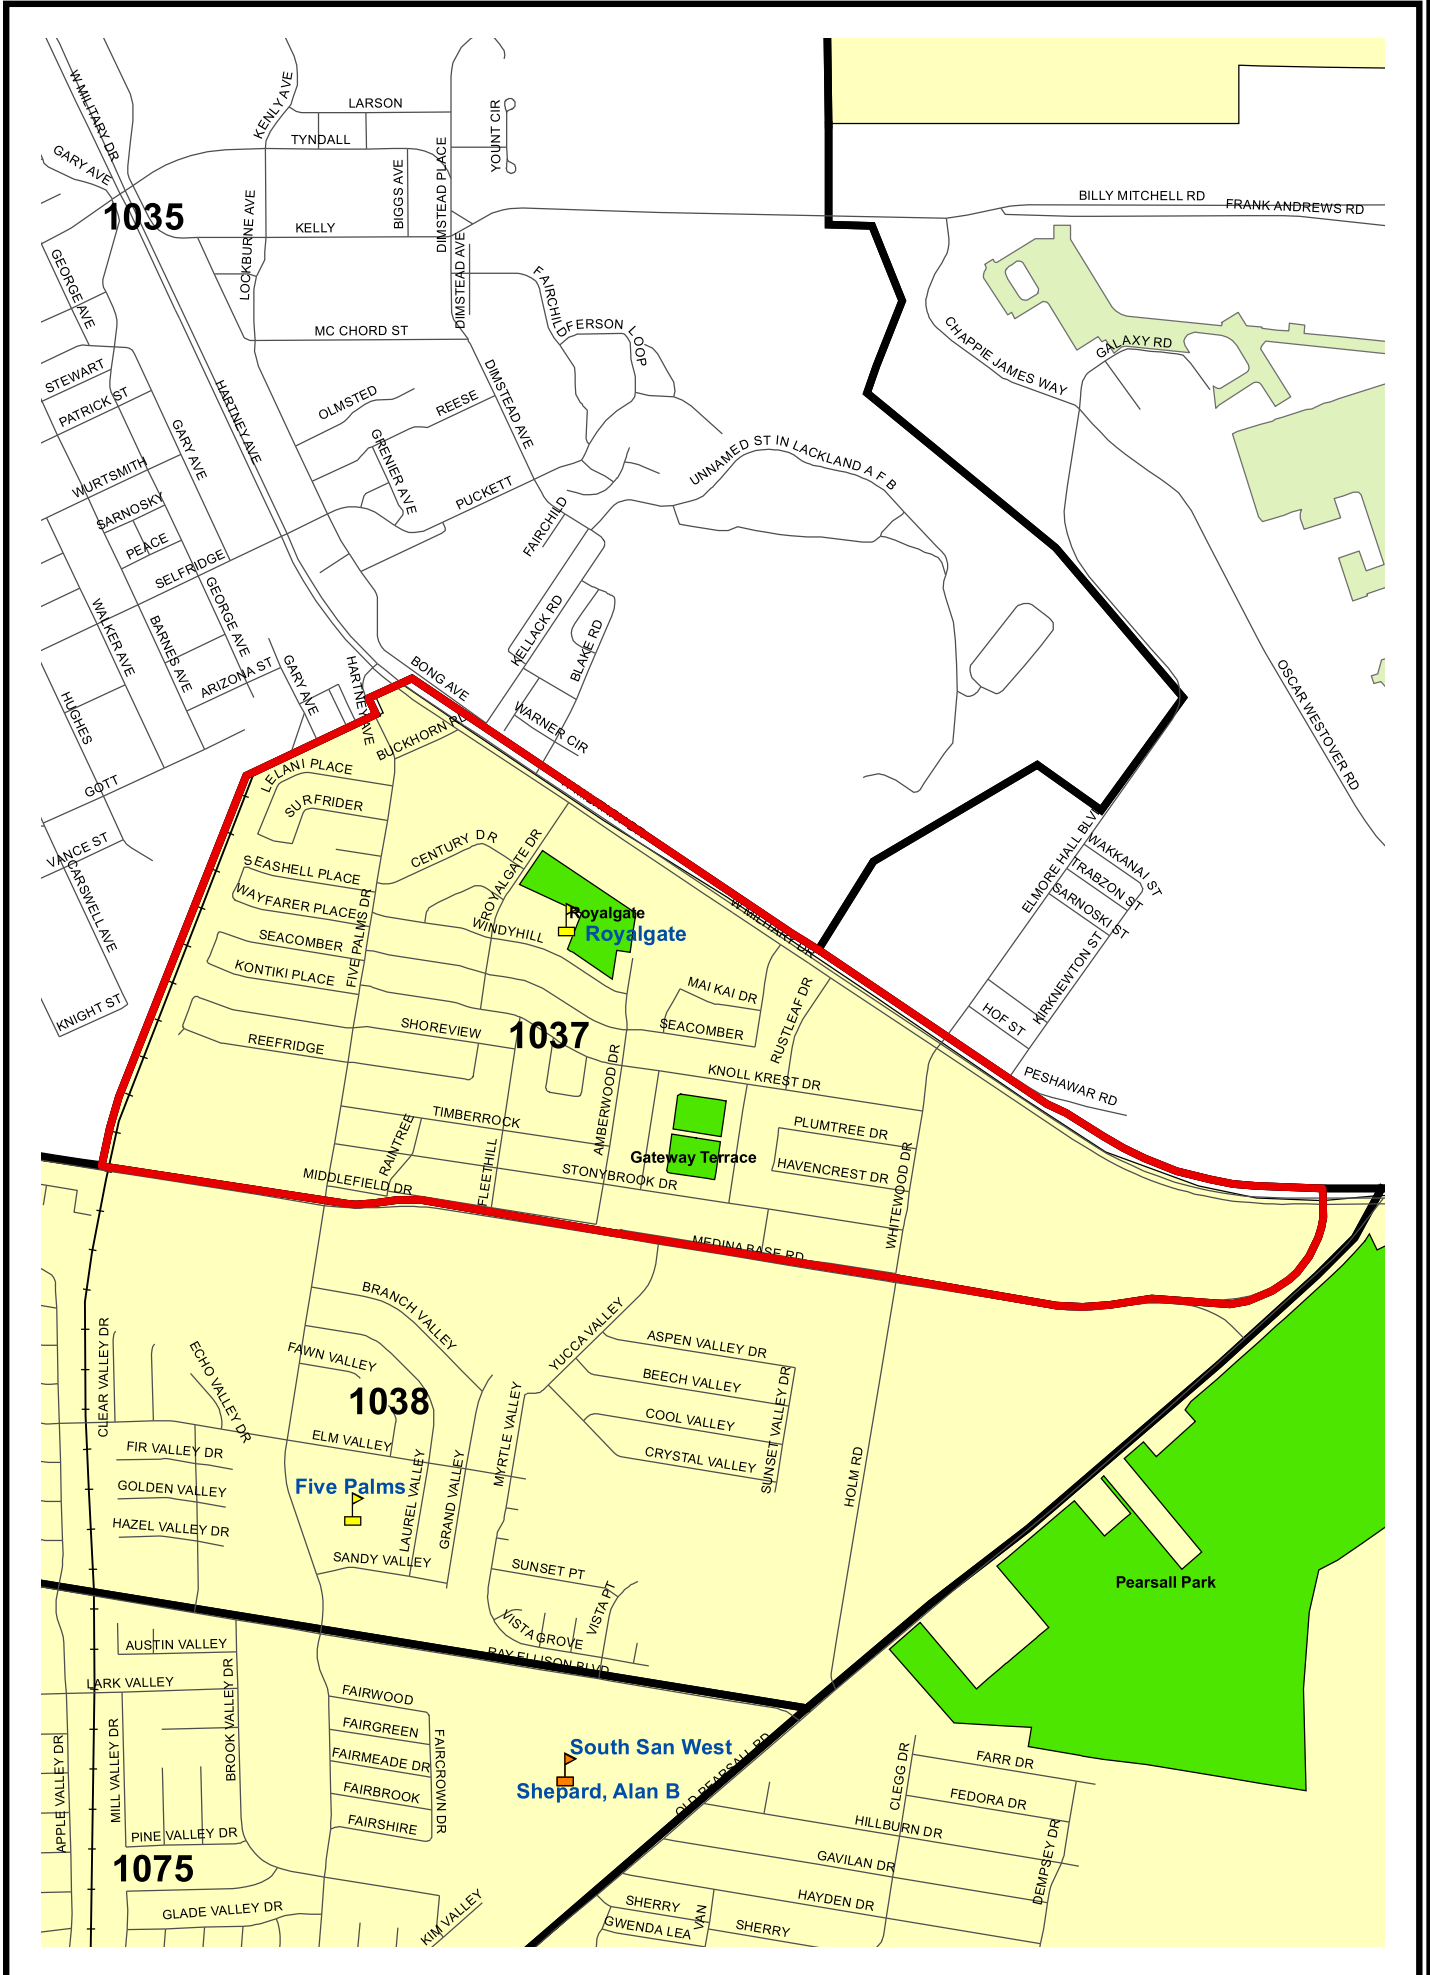

Bexar County Voting Precinct 1037

Legend	
	City of San Antonio
	Streets
	Lakes
	Parks
	Railroads
	Voting Precincts
	Elem
	Mid
	Sr
	Universities

Prepared by the Elections Office
 203 W. Nueva, Ste.3.61
 San Antonio, Texas 78207