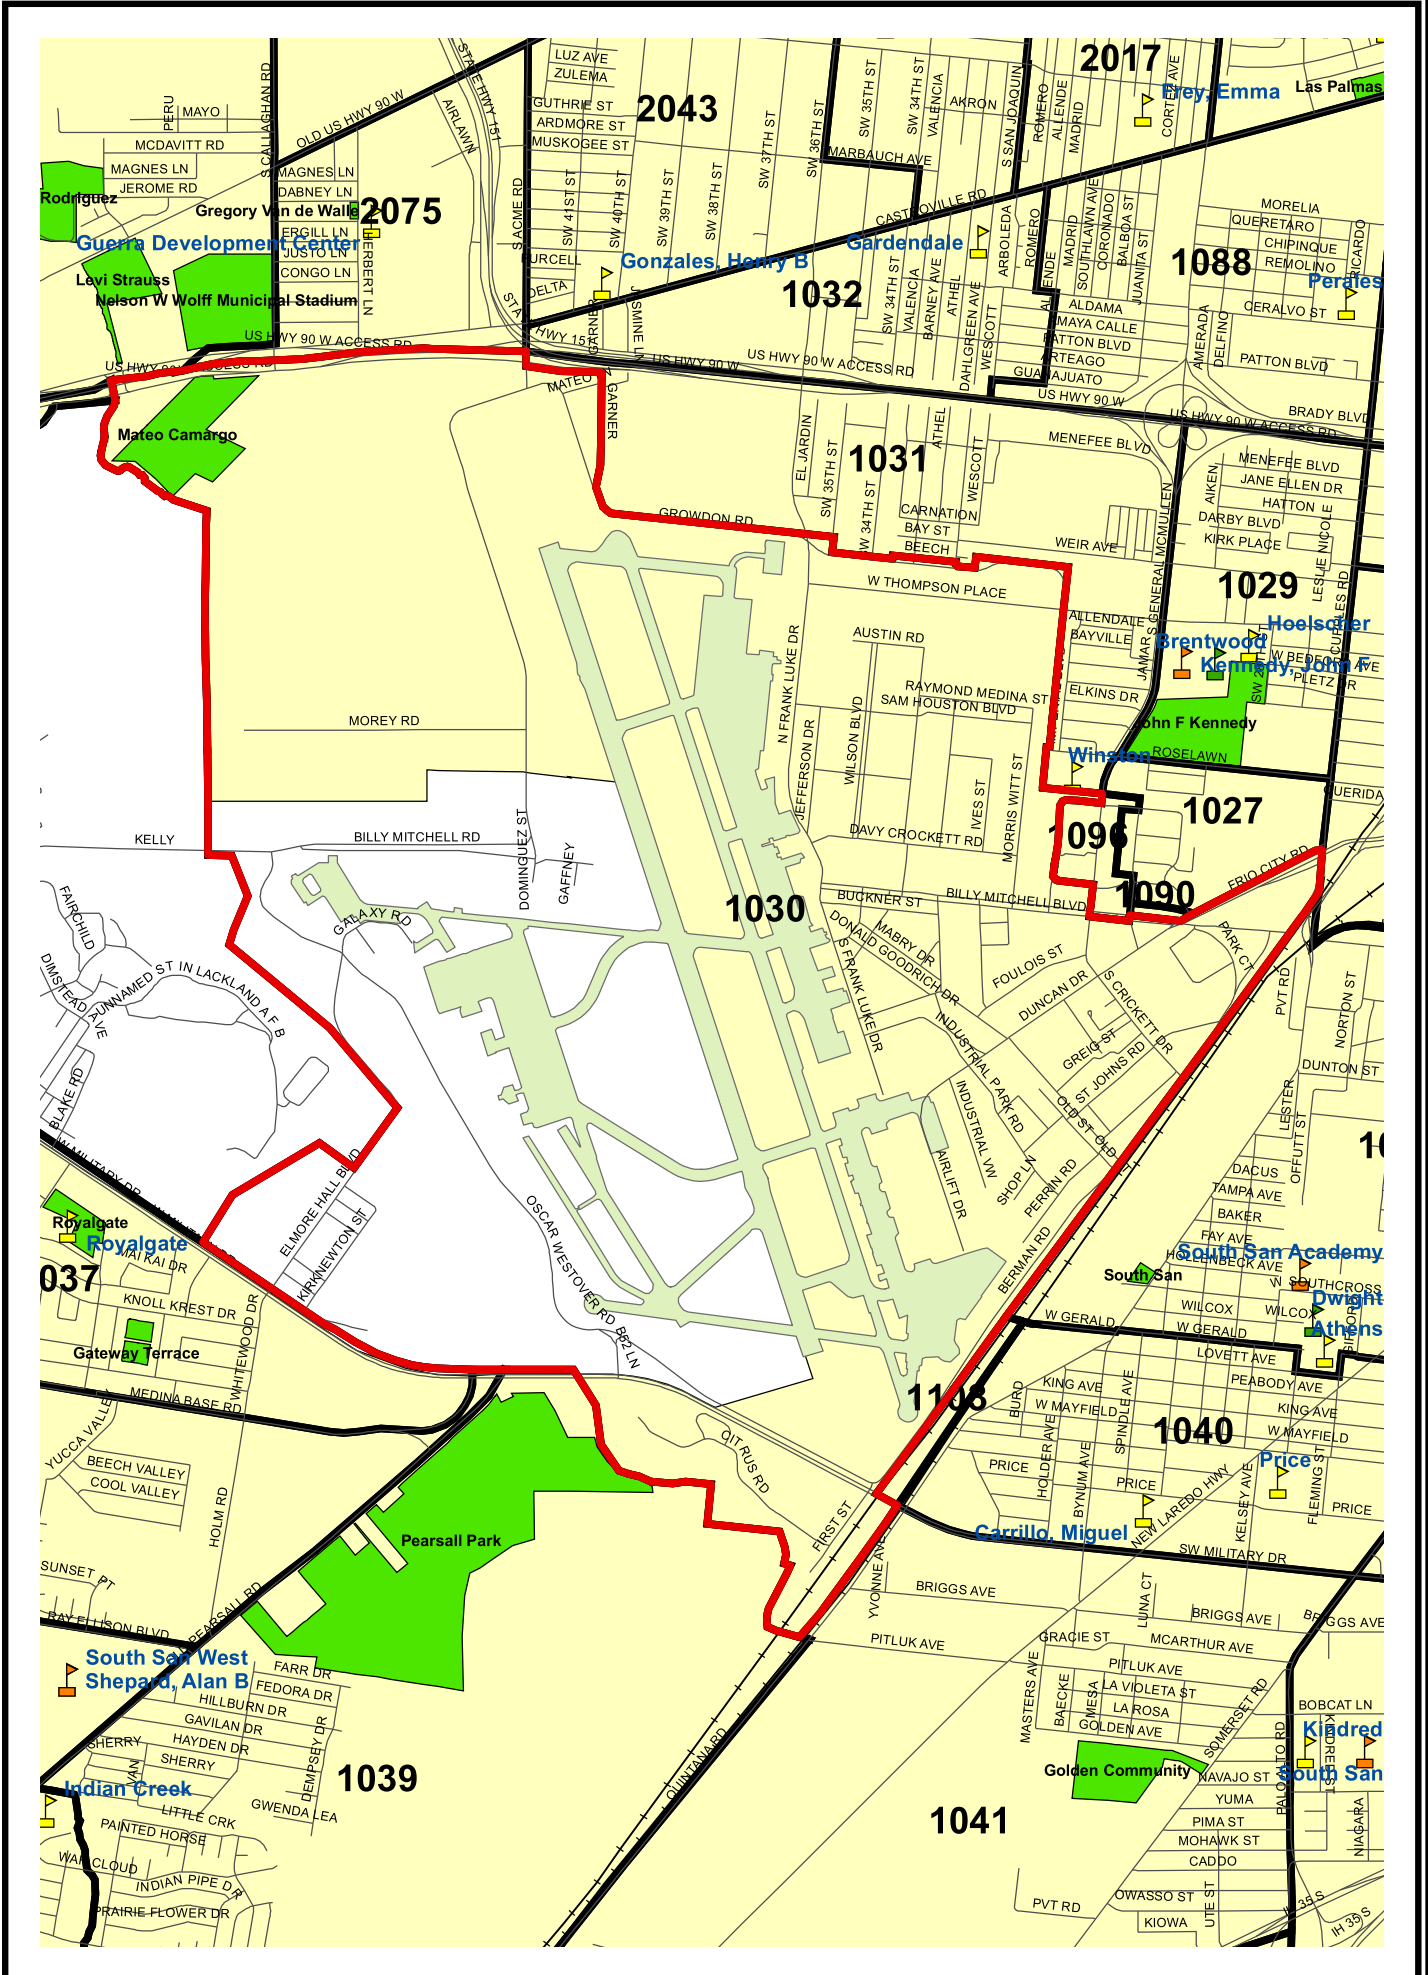

# Bexar County Voting Precinct 1030

**Legend**

- City of San Antonio
- Streets
- Lakes
- Parks
- Railroads
- Voting Precincts
- Elem
- Mid
- Sr
- Universities

Prepared by the Elections Office  
 203 W. Nueva, Ste.3.61  
 San Antonio, Texas 78207