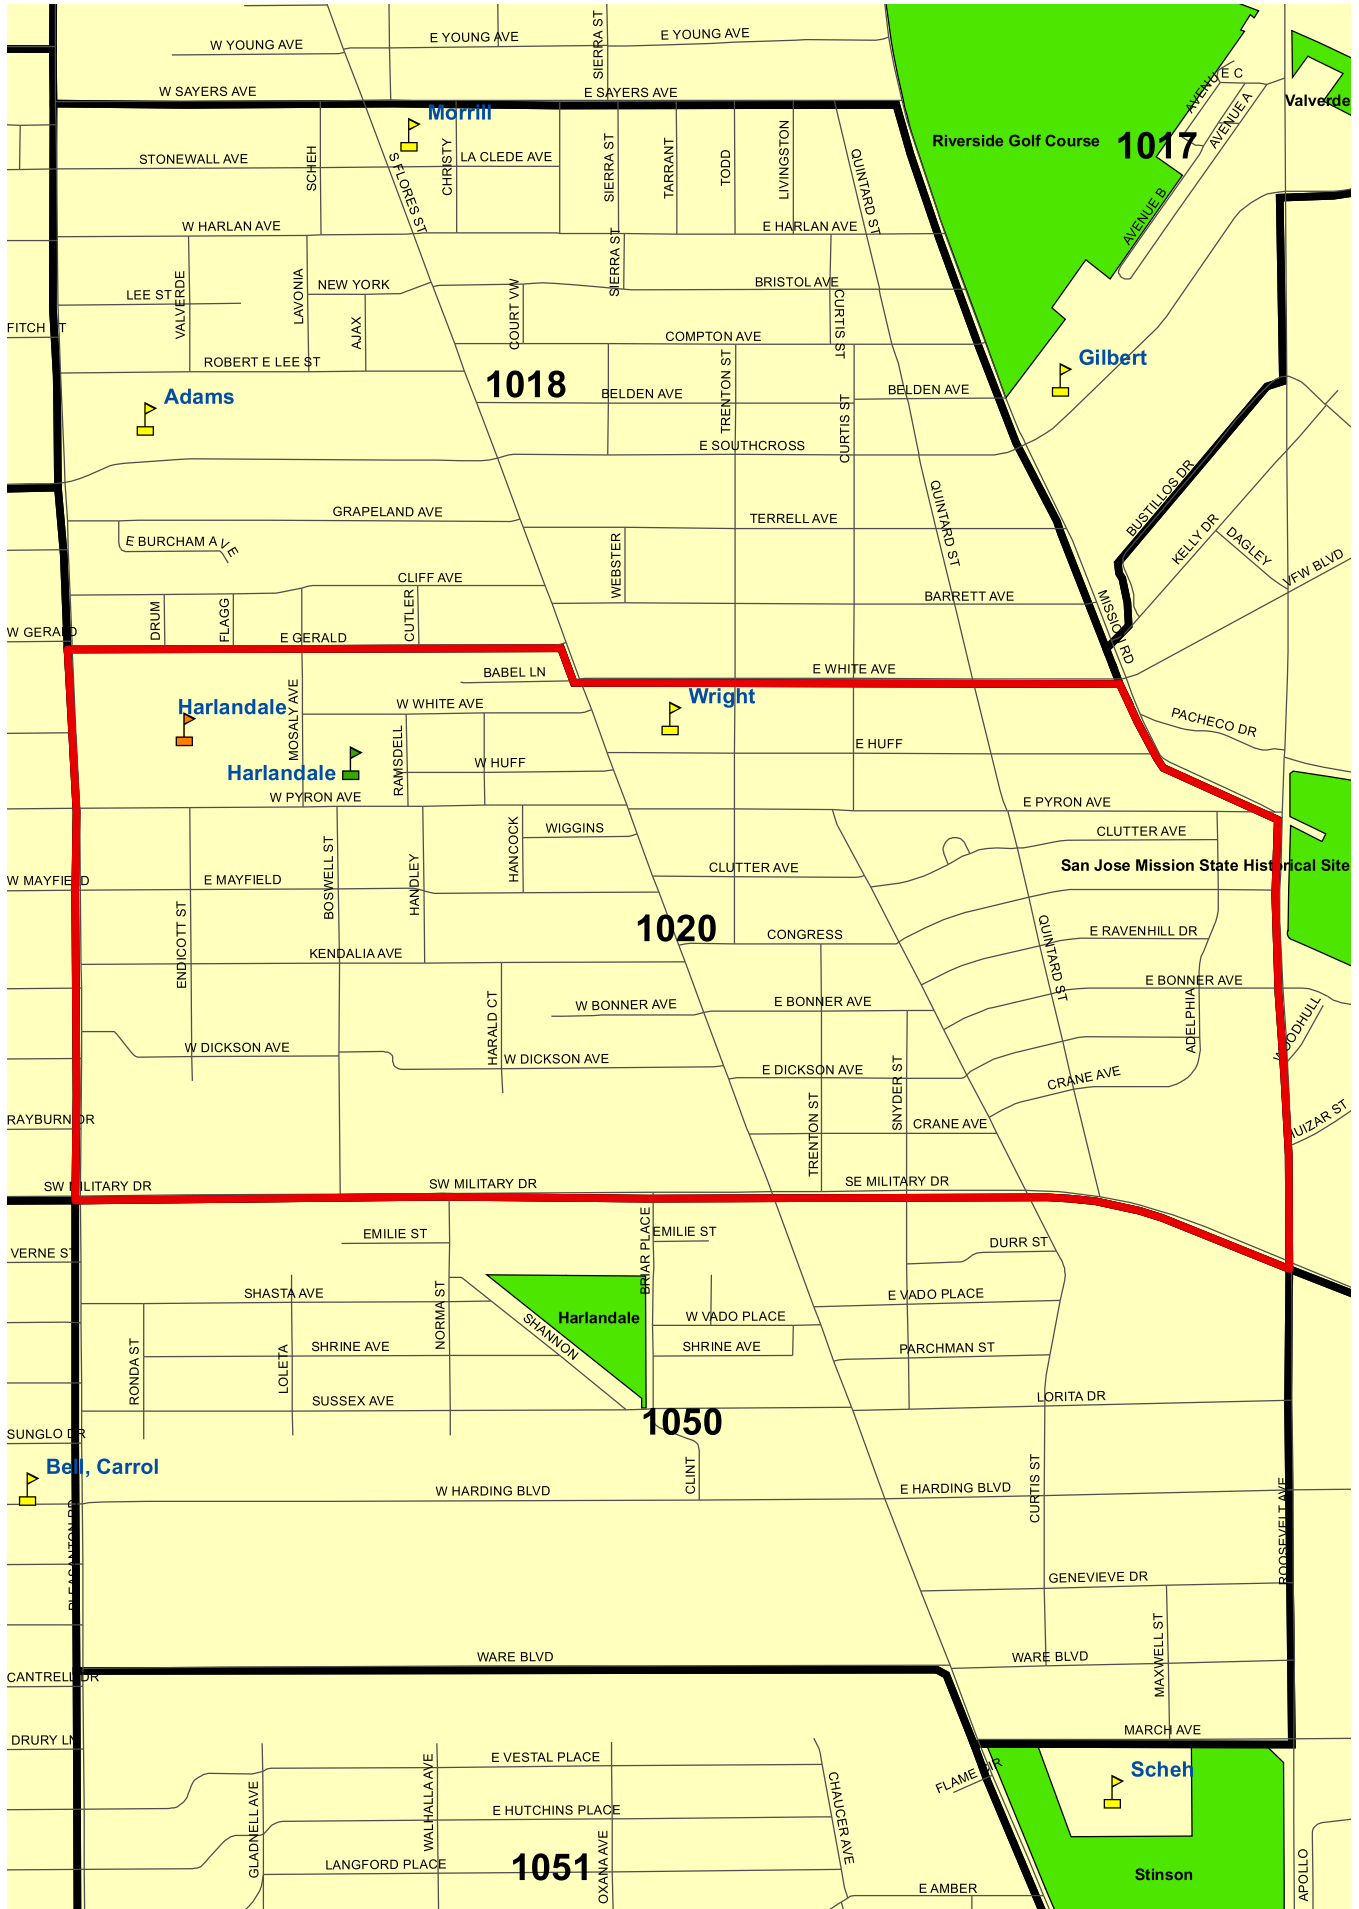

# Bexar County Voting Precinct 1020

**Legend**

- City of San Antonio
- Streets
- Lakes
- Parks
- Railroads
- Voting Precincts
- Elem
- Mid
- Sr
- Universities

Prepared by the Elections Office  
 203 W. Nueva, Ste.3.61  
 San Antonio, Texas 78207